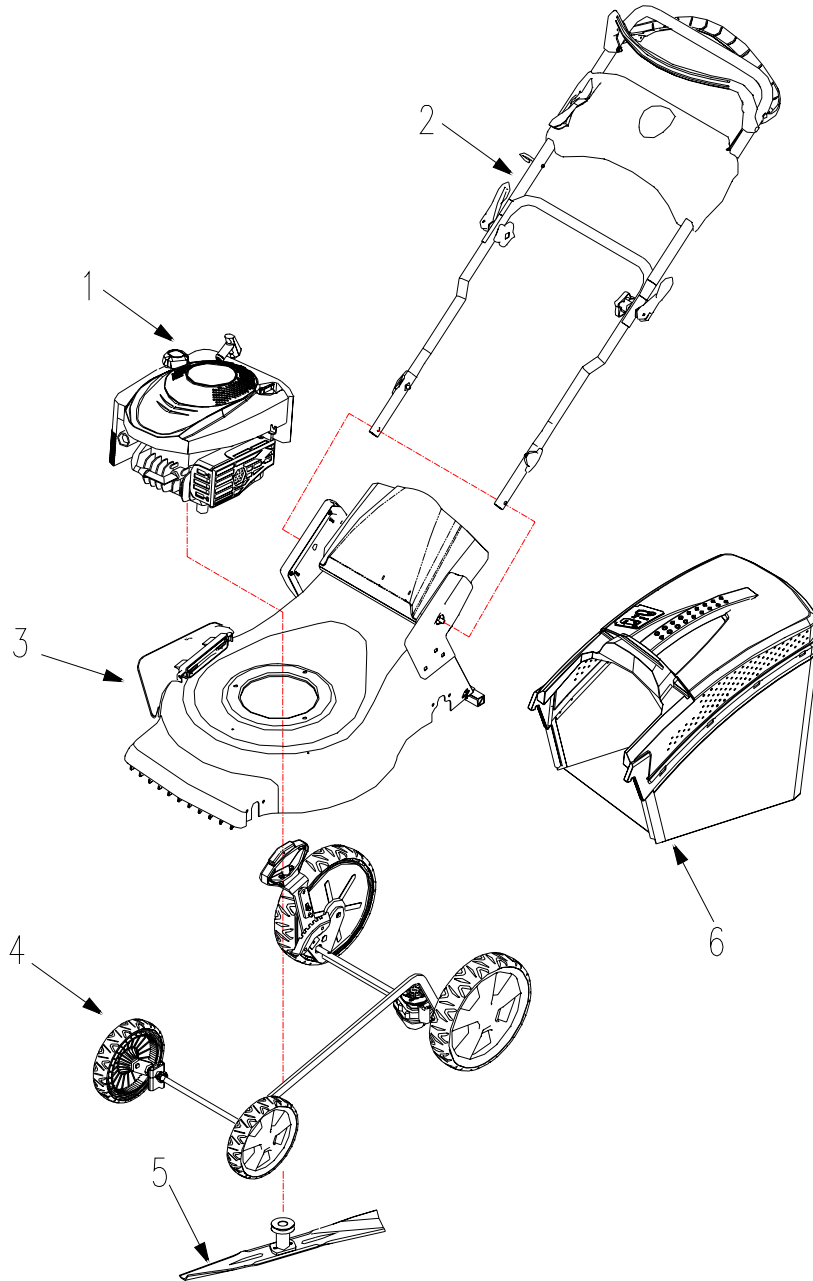

沃得集团
WORLD GROUP

MOWER ASSEMBLY

REF.NO.	PARTNO.	DESCRIPTION	WYZ20H2-**-A*1	WYZ20H2-**-B*1
1		Engine		
2		Handlebar & Console		
3		Mower Deck Assembly		
4		Drive Assembly		
5		Straight Blade Assembly		
6		Grass Bag Assembly