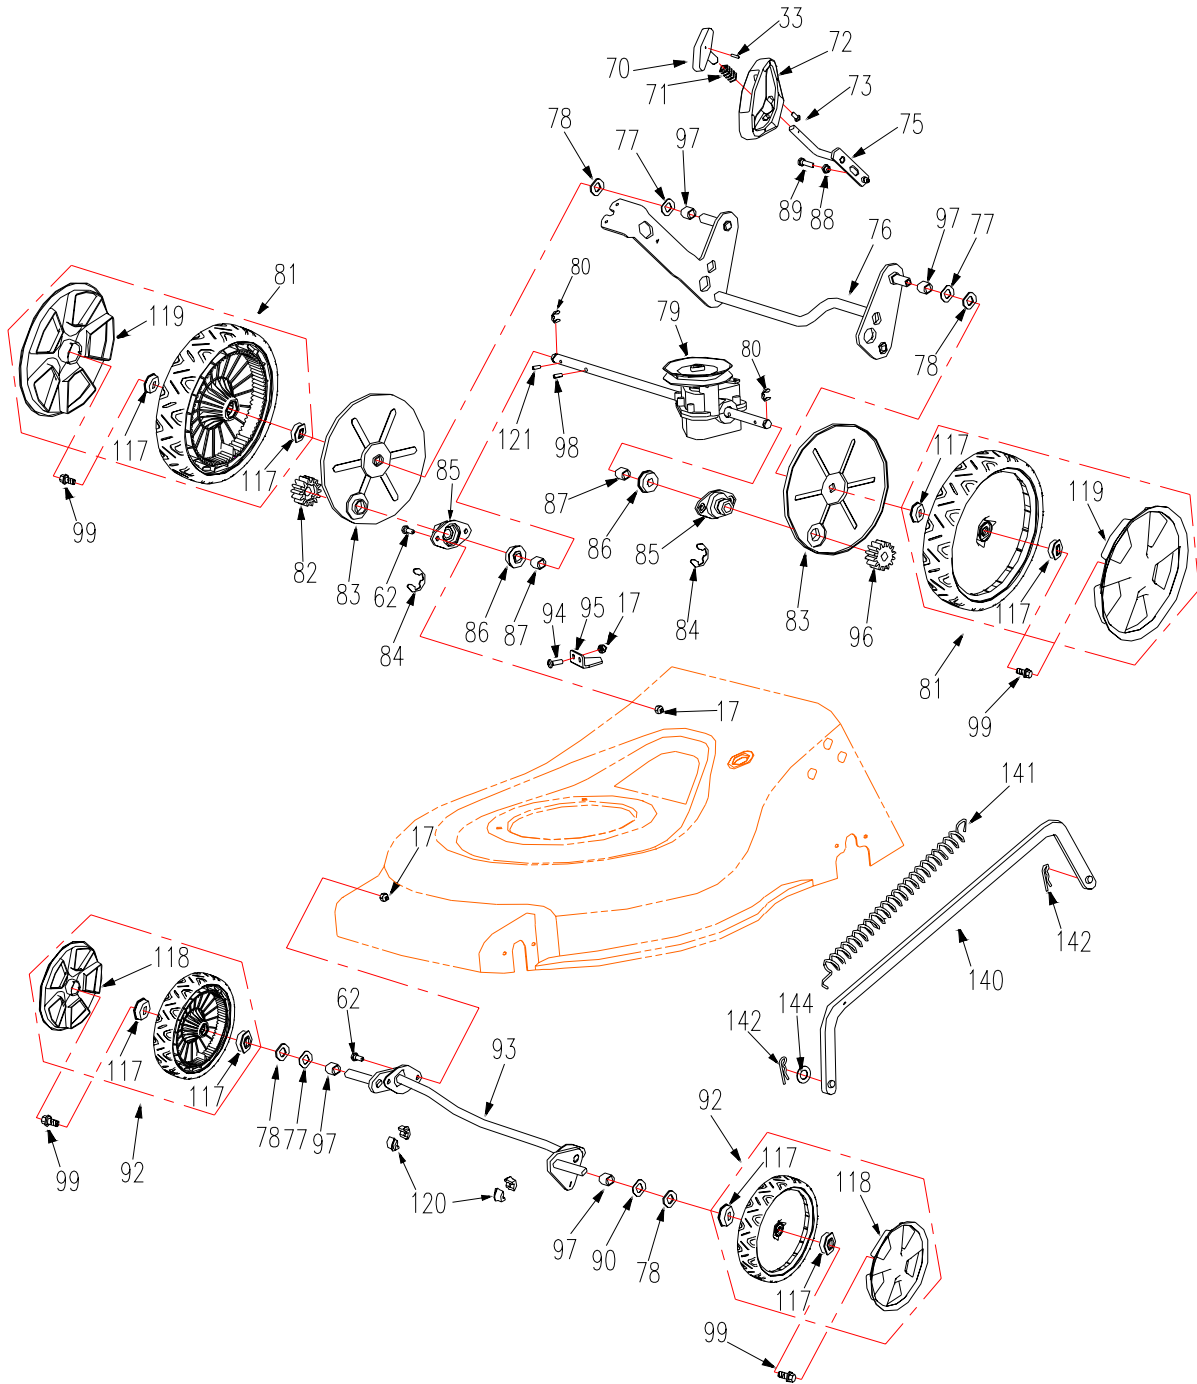

沃得集团
WORLD GROUP

DRIVE ASSEMBLY

REFNO	PART NO.	DESCRIPTION	WYZ20H2-**-A*1	WYZ20H2-**-B*1
17	B6182-6	Nylon Insert Lock Nut M6		
33	B/T879-212	Spring Pin 2x12		
62	B5787-616	Hex Hd. Flange Bolt M6x16		
70	2012701	Switch		
71	2012703	Compress Spring		
72	2012702	Handle Seat		
73	B5783-512	Phillips Hd Screw M5x12		
75	2012710	Rear Handle		
76	2012720	Rear Axle		
77	B97.1-12	Washer 12		
78	B955-12	Flat Washer 12		
79	2021000	Transmission, 1 Speed		
80	B/T896-9	E-Chip 9		
81	01110	11 " Rear Wheel		
82	2200033	Pinion Gear, Right		
83	0110001	Cover		
84	XSZ56-2-06	E-Chip 19		
85	2207002	Bearing Housing		
86	2207003	Bearing 8806		
87	2207001	Bronze Bushing		
88	2007006	Bronze Bushing		
89	B5787-620	Hex Hd. Flange Bolt M6x20		
90	2012012	Spacer		
92	00800	8 " Fore wheel		
93	2012900	Front Axle		
94	B818-616	Phillips Hd Screw 6x16		
95	2012005	Anti Rotation Bracket		
96	2200032	Pinion Gear, Left		
97	2007401	Bronze Bushing		
98	B879-516	Pin 5x16		
99	B5787-816	Hex Hd. Flange Bolt M8x16		
117	2201002	Wheel Bearing		
118	00801	Hub Cap		
119	01111	Hub Cap		
120	WORD18-01	Bearing		
121	XSZ56-2-08	Roll Pin		
140	2012200	Haul Shank Seam		
141	2200053	Tension Spring		
142	XSZ56-1-17	Hair Pin		
144	2000086	Flat Washer 8