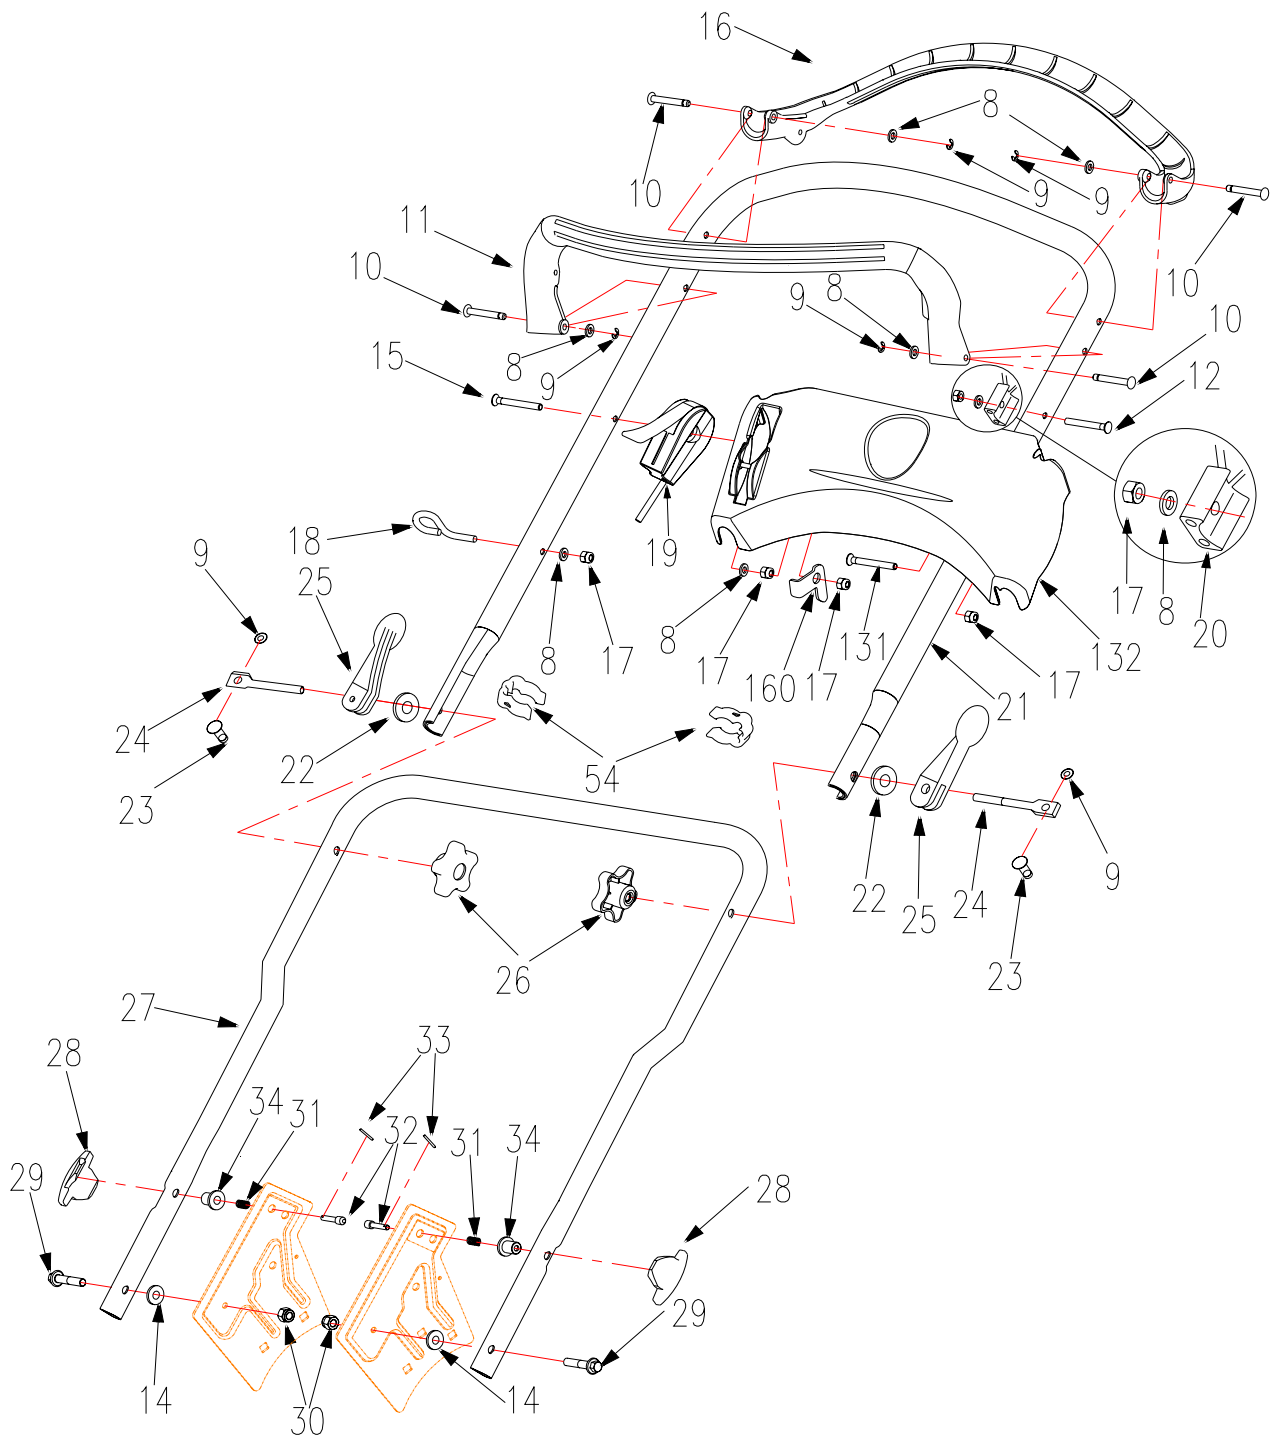

MOWER ASSEMBLY	1
HANDLEBAR & CONSOLE	2
MOWER DECK ASSEMBLY	4
DRIVE ASSEMBLY	6
STRAIGHT BLADE ASSEMBLY	8
GRASS BAG ASSEMBLY	9

沃得集团
WORLD GROUP

MOWER ASSEMBLY

REF.NO.	PARTNO.	DESCRIPTION	WYZ20H2-**-A*1	WYZ20H2-**-B*1
1		Engine		
2		Handlebar & Console		
3		Mower Deck Assembly		
4		Drive Assembly		
5		Straight Blade Assembly		
6		Grass Bag Assembly		

HANDLEBAR & CONSOLE

沃得集团
WORLD GROUP

HANDLEBAR & CONSOLE

REFNO.	PART NO.	DESCRIPTION	WYZ20H2-***-A*1	WYZ20H2-***-B*1
8	B97.1-6	Flat Washer 6		
9	B/T896-5	E-Chip 5		
10	2003013	Axle Pin		
11	2003016	Flywheel Brake Lever		
12	B820-640	Phillips Hd Screw M6x40		
14	2000035	Bronze Bushing		
15	B5787-660	Square Neck Bolt M6x60		
16	2003012	Shift lever Assembly		
17	B6182-6	Phillips Hd Screw M6x50		
18	WORD18.6-05	Rope Guide		
19	2215300	Throttle Control System		
20	2203349	Cable Unit		
21	2012301	Upper Handle		
22	2003022	Spacer		
23	2003023	Axle Pin		
24	2003021	Screw Stem		
25	2003024	Handle		
26	XSZ56-1-09	Knob Nut M8		
27	2003015	Lower Handle		
28	2003007	Switch		
29	B5787-820	Square Neck Bolt M8x20		
30	B6182-8	Nylon Insert Lock Nut M8		
31	2003008	Compress Spring		
32	2003010	Hair Pin		
33	B/T879-212	Spring Pin 2x12		
34	2003009	Spring Seat		
54	2011031	Cable clamp		
131	B5787-630	Hex Hd. Flange Bolt M6x30		
132	2012302	Control Panel		
160	2012303	Bracket		