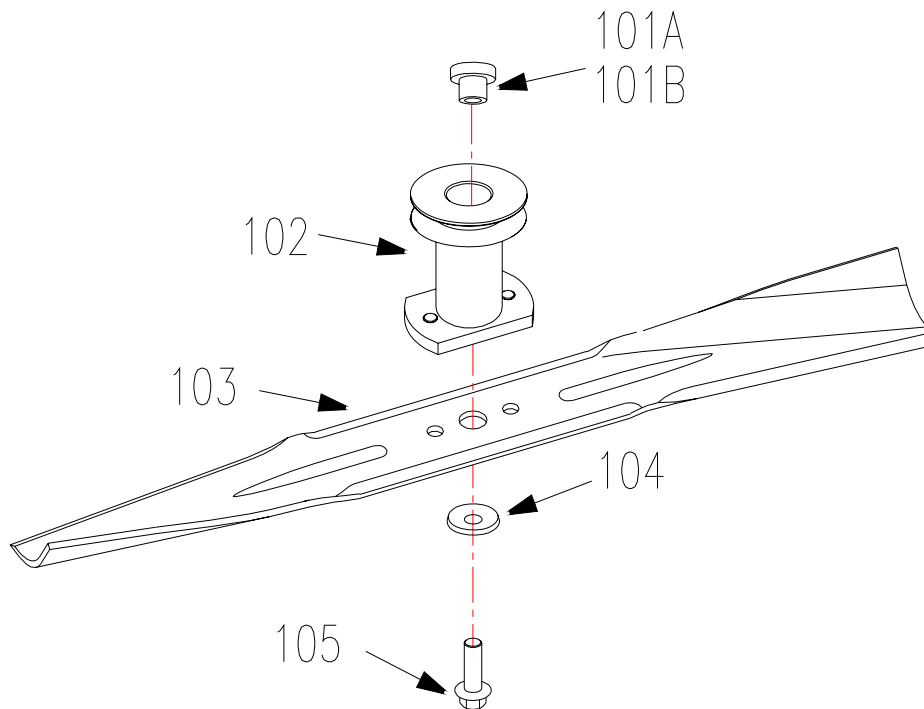

NOTE: “★” is an option to ALL listed models

沃得集团
WORLD GROUP

DRIVE ASSEMBLY

REFNO	PART NO.	DESCRIPTION	WYZ20H2-**-A*1	WYZ20H2-**-B*1
17	B6182-6	Nylon Insert Lock Nut M6		
33	B/T879-212	Spring Pin 2x12		
62	B5787-616	Hex Hd. Flange Bolt M6x16		
70	2012701	Switch		
71	2012703	Compress Spring		
72	2012702	Handle Seat		
73	B5783-512	Phillips Hd Screw M5x12		
75	2012710	Rear Handle		
76	2012720	Rear Axle		
77	B97.1-12	Washer 12		
78	B955-12	Flat Washer 12		
79	2021000	Transmission, 1 Speed		
80	B/T896-9	E-Chip 9		
81	01110	11 " Rear Wheel		
82	2200033	Pinion Gear, Right		
83	0110001	Cover		
84	XSZ56-2-06	E-Chip 19		
85	2207002	Bearing Housing		
86	2207003	Bearing 8806		
87	2207001	Bronze Bushing		
88	2007006	Bronze Bushing		
89	B5787-620	Hex Hd. Flange Bolt M6x20		
90	2012012	Spacer		
92	00800	8 " Fore wheel		
93	2012900	Front Axle		
94	B818-616	Phillips Hd Screw 6x16		
95	2012005	Anti Rotation Bracket		
96	2200032	Pinion Gear, Left		
97	2007401	Bronze Bushing		
98	B879-516	Pin 5x16		
99	B5787-816	Hex Hd. Flange Bolt M8x16		
117	2201002	Wheel Bearing		
118	00801	Hub Cap		
119	01111	Hub Cap		
120	WORD18-01	Bearing		
121	XSZ56-2-08	Roll Pin		
140	2012200	Haul Shank Seam		
141	2200053	Tension Spring		
142	XSZ56-1-17	Hair Pin		
144	2000086	Flat Washer 8		

沃得集团
WORLD GROUP

STRAIGHT BLADE ASSEMBLY

REFNO.	PART NO.	DESCRIPTION	WYZ20H2-**-A*1	WYZ20H2-**-B*1
101A	1819001○	Blade Bolt		
101B	2019001●	Blade Bolt		
102	2012100	Blade adaptor		
103	2000002	Blade		
104	XSZ56-2-17	Spacer		
105	2200010	Blade Bolt		