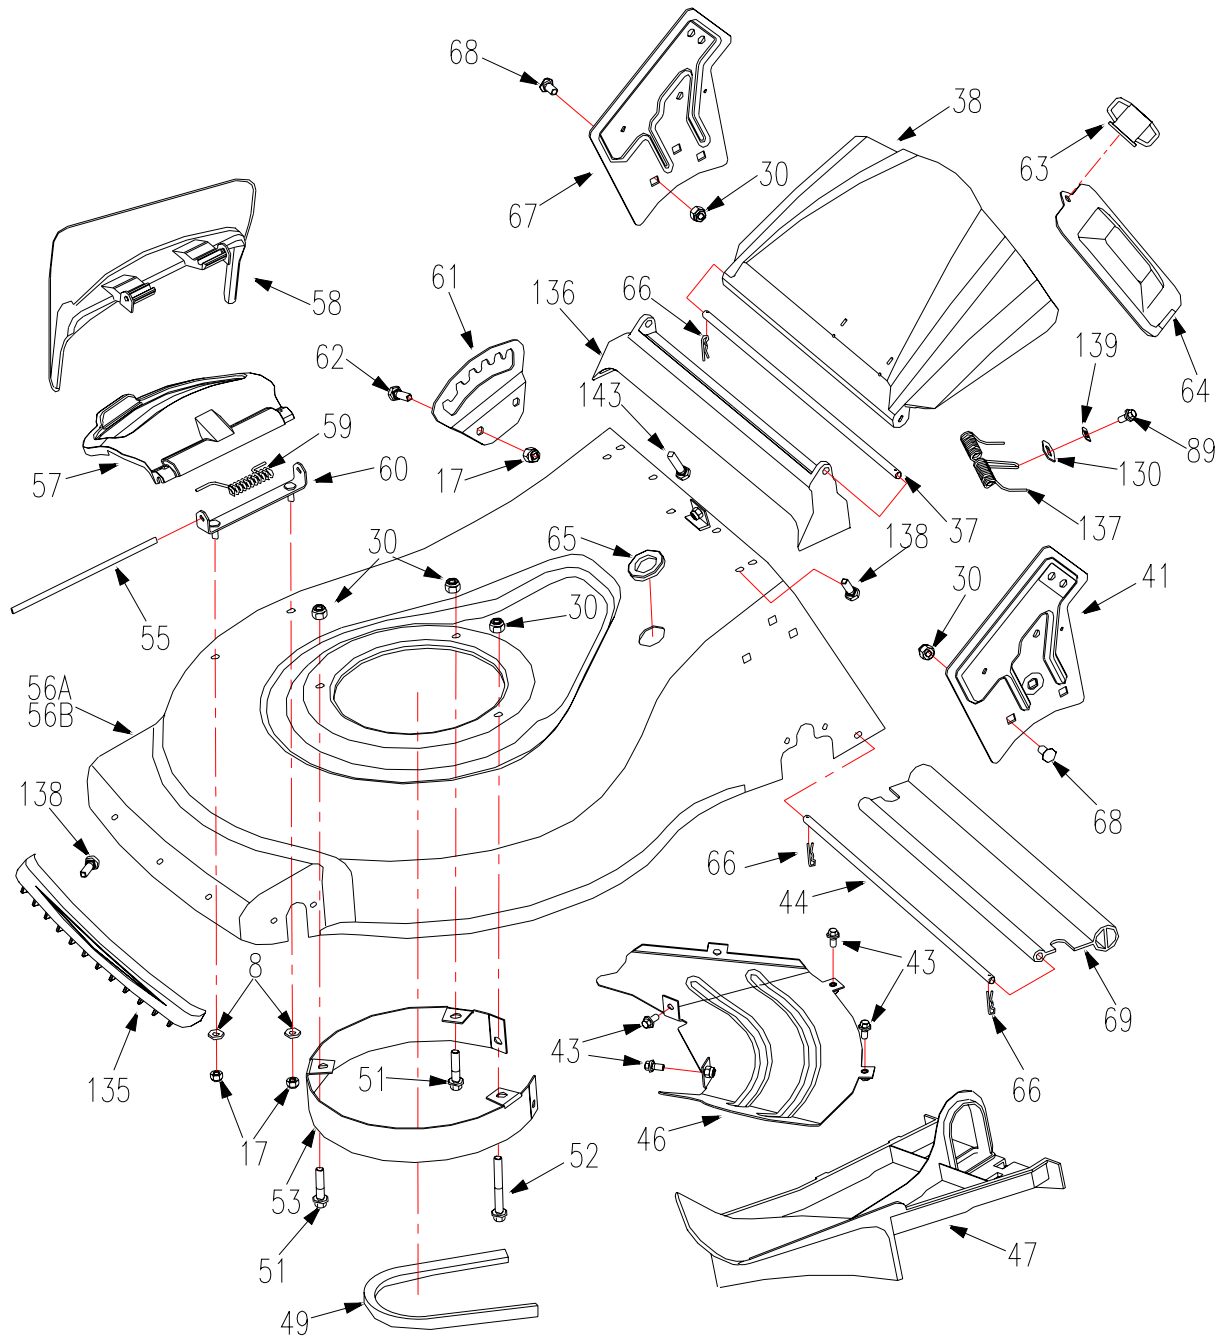

沃得集团
WORLD GROUP

MOWER DECK ASSEMBLY

沃得集团
WORLD GROUP

MOWER DECK ASSEMBLY

REF	PART NO	DESCRIPTION	WYZ20H2-**-A*1	WYZ20H2-**-B*1
8	B97.1-6	Flat Washer 6		
17	B6182-6	Nylon Insert Lock Nut M6		
30	B6182-8	Nylon Insert Lock Nut M8		
37	2100350	Rod, Rear Cover		
38	2100466	Rear Cover		
41	2012007	Left Bracket		
43	B5787-612	Hex Hd. Flange Bolt M6x12		
44	2000006	Rod. Rear Guard		
46	2010000	Rear Baffle		
47	2012010★	Mulching Plug		
49	2012013	V-Belt A800		
51	B5787-835	Hex Hd. Flange Bolt M8x35		
52	B5787-865	Hex Hd. Flange Bolt M8x65		
53	2211000	Middle Baffle		
55	2000019	Pivot Shaft	N	
56A	2012800	Mower Deck		N
56B	2012820	Mower Deck	N	
57	2000016	Mulch Cover	N	
58	2000017	Side Discharge Chute	N	
59	2200021	Torsion Spring	N	
60	2213000	Mounting Bracket	N	
61	2012004	Height Adjustment Rack		
62	B5787-616	Hex Hd. Flange Bolt M6x16		
63	2100012	Nut Washer		
64	2008011	Guard		
65	4LZ2.16.4-04	Rubber Ring		
66	B91-216	Spring Pin 2x16		
67	2012008	Right Bracket		
68	B801-816	Hex Hd. Flange Bolt M8x16		
69	XSS46-15	Rear Guard		
89	B5787-620	Hex Hd. Flange Bolt M6x20		
130	B96-6	Flat Washer 6		
135	2013009	Grass comb		
136	2012003	Rear Cover Rack		
137	2012006	Torsion Spring		
138	B5285-5513F	Self-screw ST5.5X13F		
143	B5285-5519C	Self-screw ST5.5X19C 型		
139	B93-6	Flat Washer 6		

NOTE: “★” is an option to ALL listed models