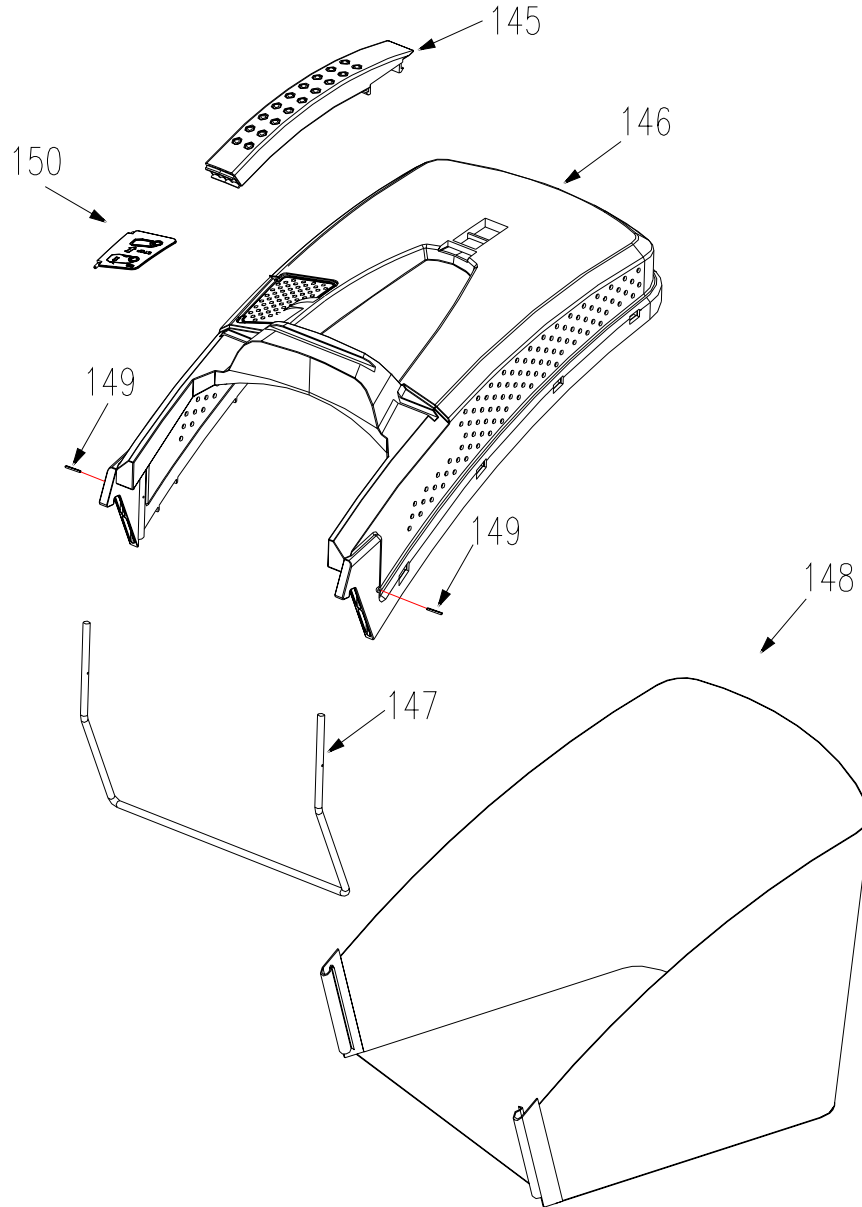

沃得集团
WORLD GROUP

GRASS BAG ASSEMBLY

REF NO	PART NO	DESCRIPTION	WYZ20H2-***-A*1	WYZ20H2-***-B*1
145	2100463	Bag Handle		
146	2100447	Upper cover		
147	2012611	Bag Frame		
148	2012620	Fabric Bag		
149	B879-2513	Spring Pin 2.5X13		
150	2100446	Flap