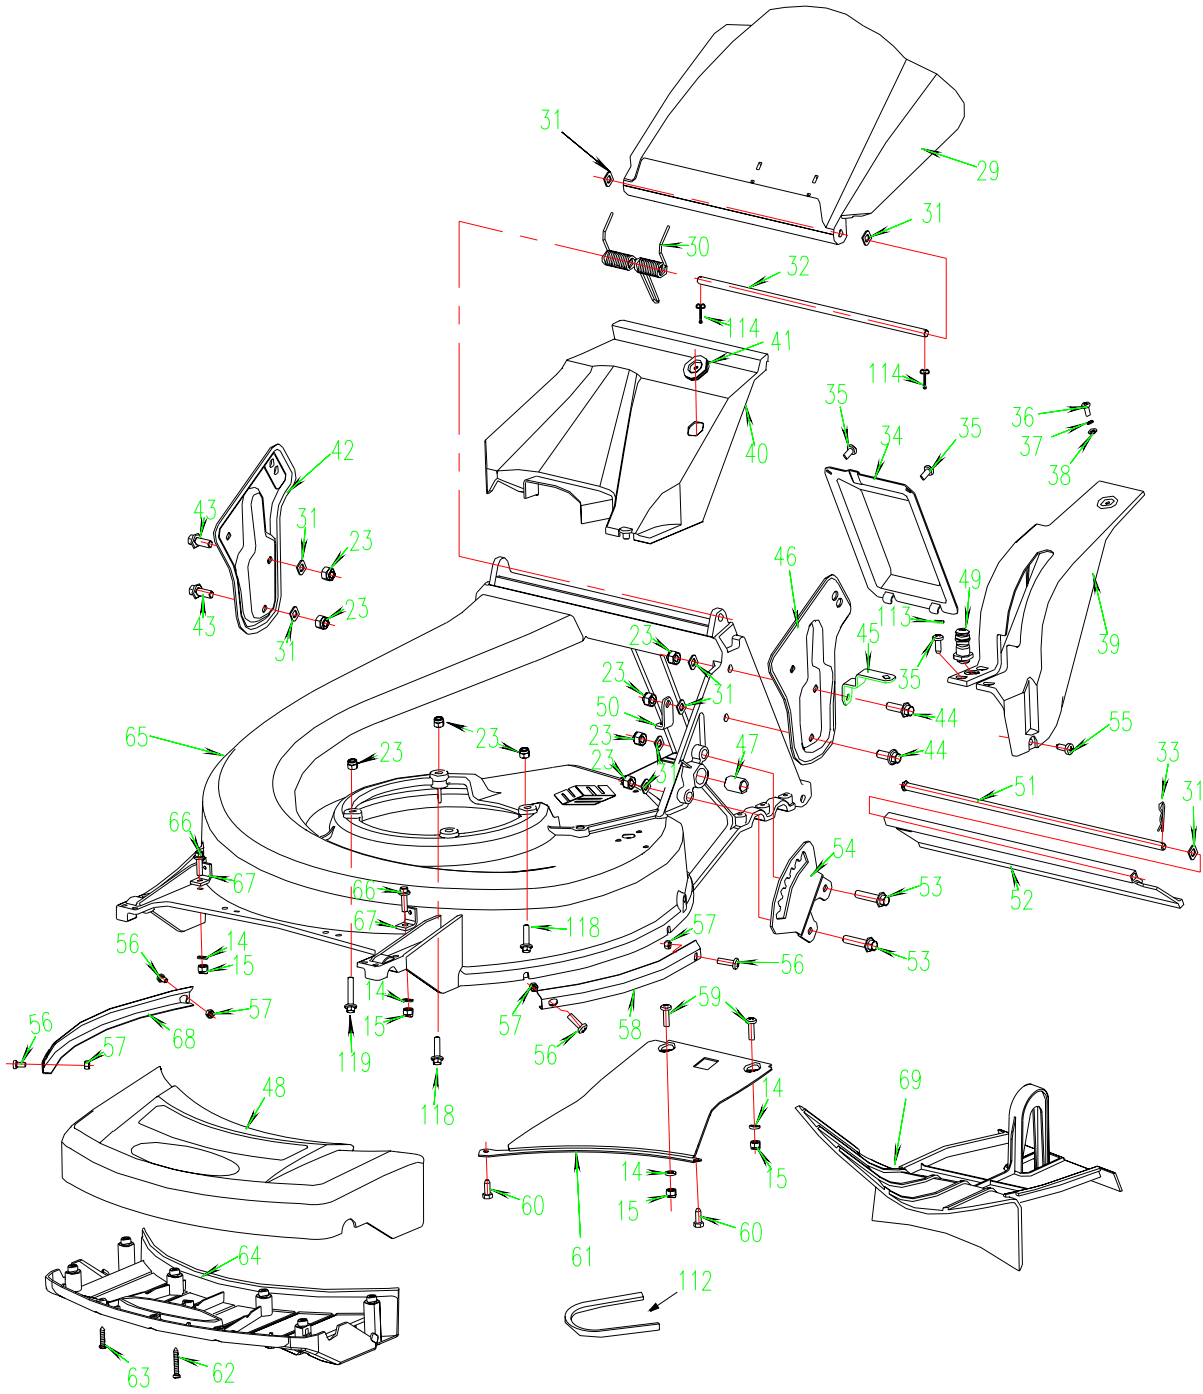

## HANDLEBAR & CONSOLE

REFNO.	PART NO.	DESCRIPTION	QUANTITY
7	2100407	Drive Clutch Lever	1
8	2100405	Flywheel Brake Lever	1
9	WORD18.6-04	Handle Grip	1
10	2100406	Upper Handle	1
11	2203003	Bracket	1
12	B820-650	Phillips Hd Screw M6*50mm	1
13	2215300	Throttle Control Assembly	1
14	B97.1-6	Flat Washer 6mm	3
15	B6182-6	Nylon Insert Lock Nut M6mm	3
16	2100625	Cable Unit	1
17	B820-640	Phillips Hd Screw M6*40mm	1
18	WORD18.6-05	Rope Guide	1
19	2003024	handle	2
20	2003022	washer	2
21	2003023	pin roll	2
22	2100411	lower handle	1
23	B6182-8	Nylon Insert Lock Nut M8mm	2
24	2003007	kmob	2
25	2003009	Pressure spring	2
26	2003008	Pressure spring	2
27	2003010	Hair Pin	2
28	B879-212	spring pin	2
31	B97.1-8	Flat Washer 8mm	2
53	B5787-835	Hex Hd. Flange Bolt M8*35	2
108	B/T896-5	E-Clip 5mm	2
109	2003021	screw	2
110	2100408	Bushing	2
111	2011031	Cable clamp	2