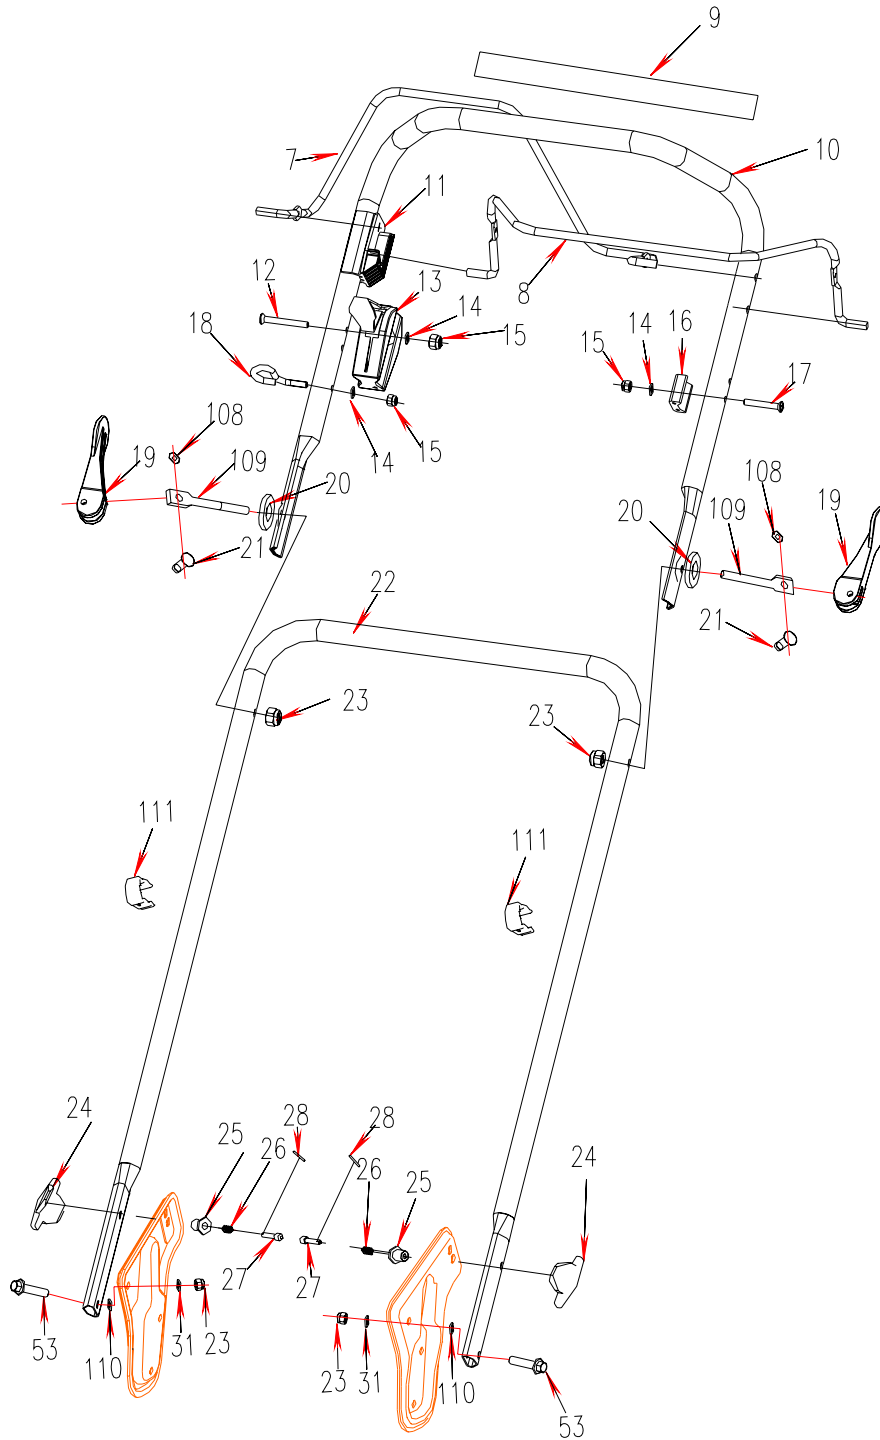

沃得集团
WORLD GROUP

HANDLEBAR & CONSOLE

沃得集团
WORLD GROUP

HANDLEBAR & CONSOLE

REFNO.	PART NO.	DESCRIPTION	QUANTITY
7	2100407	Drive Clutch Lever	1
8	2100405	Flywheel Brake Lever	1
9	WORD18.6-04	Handle Grip	1
10	2100406	Upper Handle	1
11	2203003	Bracket	1
12	B820-650	Phillips Hd Screw M6*50mm	1
13	2215300	Throttle Control Assembly	1
14	B97.1-6	Flat Washer 6mm	3
15	B6182-6	Nylon Insert Lock Nut M6mm	3
16	2100625	Cable Unit	1
17	B820-640	Phillips Hd Screw M6*40mm	1
18	WORD18.6-05	Rope Guide	1
19	2003024	handle	2
20	2003022	washer	2
21	2003023	pin roll	2
22	2100411	lower handle	1
23	B6182-8	Nylon Insert Lock Nut M8mm	2
24	2003007	kmob	2
25	2003009	Pressure spring	2
26	2003008	Pressure spring	2
27	2003010	Hair Pin	2
28	B879-212	spring pin	2
31	B97.1-8	Flat Washer 8mm	2
53	B5787-835	Hex Hd. Flange Bolt M8*35	2
108	B/T896-5	E-Clip 5mm	2
109	2003021	screw	2
110	2100408	Bushing	2
111	2011031	Cable clamp	2