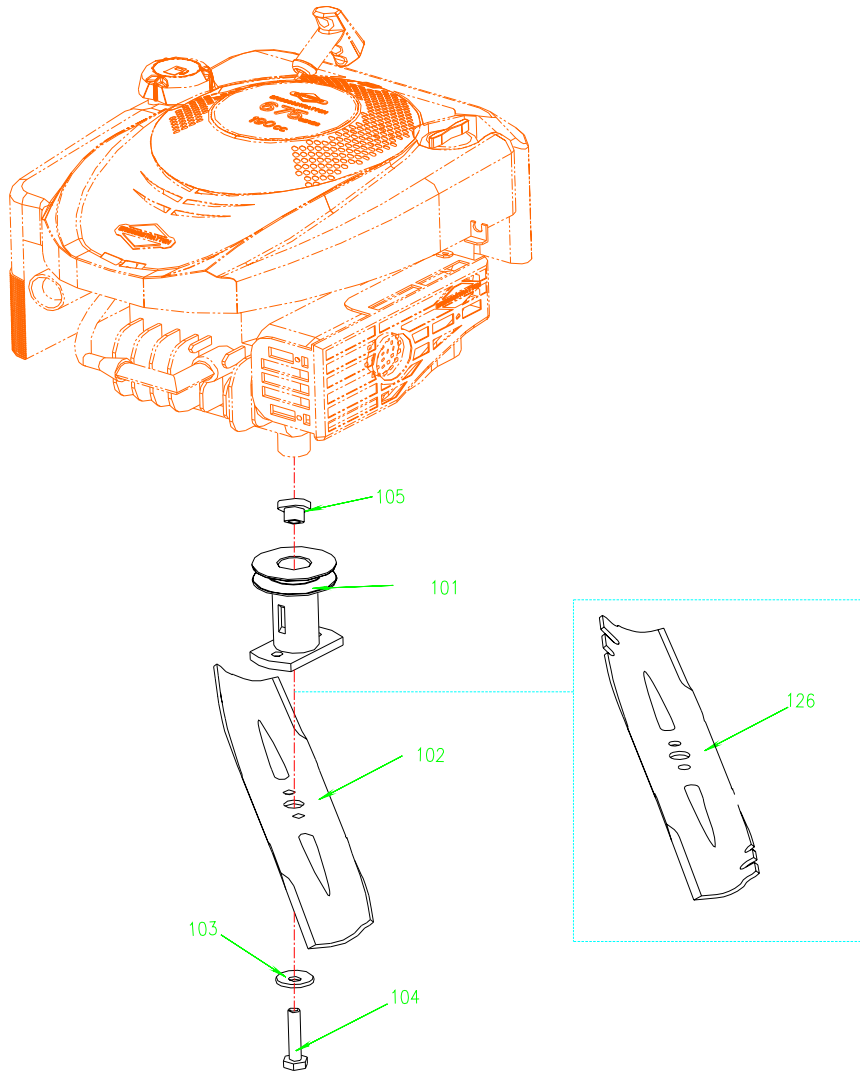

沃得集团
WORLD GROUP

BLADE ASSEMBLY

REFNO.	PART NO.	DESCRIPTION	QUANTITY
101	2100220	Blade adaptor	1
102	2100709	blade	1
126	2100005★	Mulching blade	
103	XSZ56-2-17	Washer	1
104	2200010	Hex Hd. Bolt 3/8" -24 /1" x2"	1
105	2019001	Bushing	1