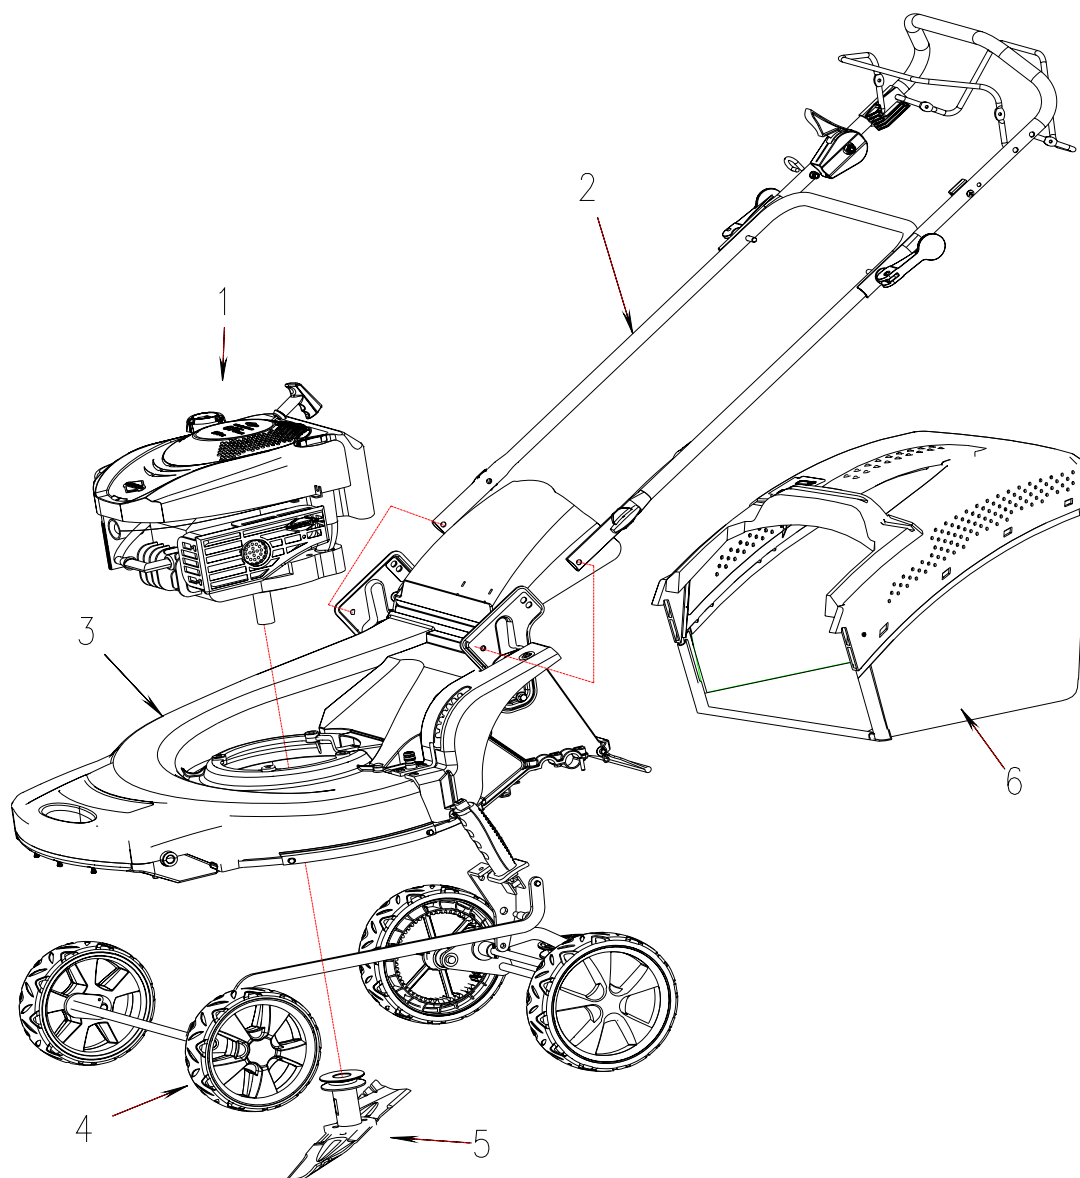

## CONTENTS

---

MOWER ASSEMBLY .....	1
HANDLEBAR & CONSOLE .....	2
MOWER DECK ASSEMBLY .....	4
DRIVE ASSEMBLY .....	6
BLADE ASSEMBLY .....	8
GRASS BAG ASSEMBLY .....	9

沃得集团  
WORLD GROUP

# MOWER ASSEMBLY

REFNO.	PART NO.	DESCRIPTION	QUANTITY
1		Engine	1
2	WLZ21-1	Handlebar & Console	1
3	WLZ21-5	Mower Deck Assembly	1
4	WLZ21-6	Drive Assembly	1
5	WLZ21-4	Straight Blade Assembly	1
6	2100460	Grass Bag Assembly	1