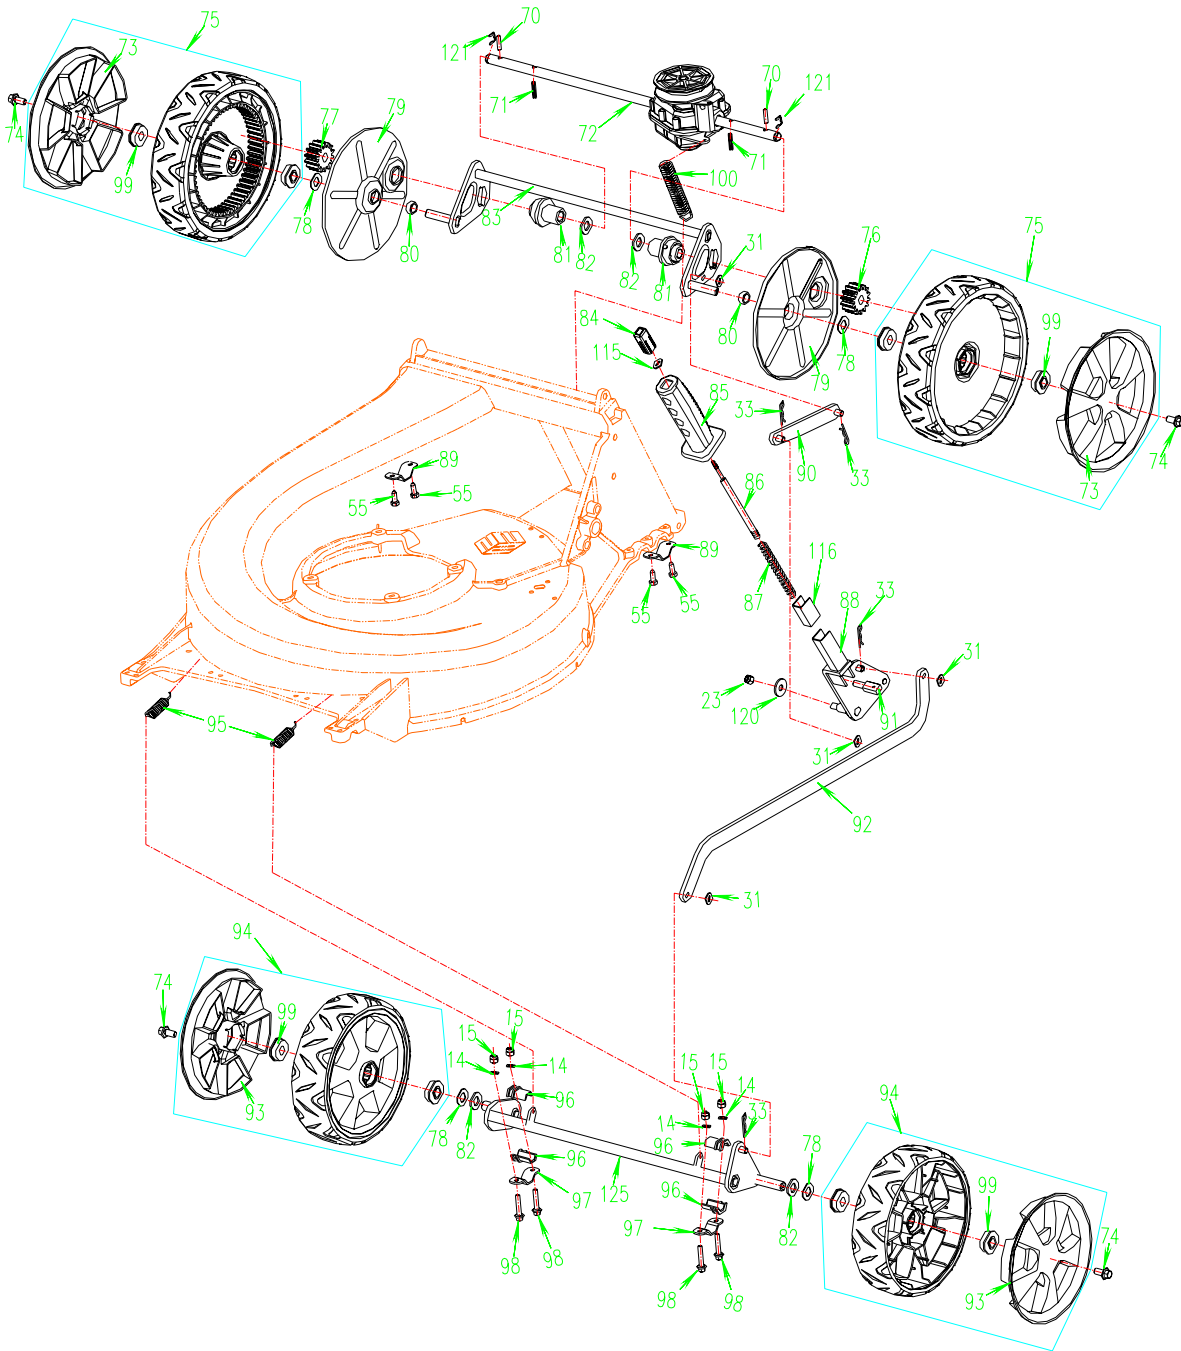

DRIVE ASSEMBLY

REFNO.	PART NO.	DESCRIPTION	QUANTITY
14	B97.1-6	Flat Washer 6mm	4
15	B6182-6	Nylon Insert Lock Nut M6	4
23	B6182-8	Nylon Insert Lock Nut M8	1
31	B97.1-8	Flat Washer 8mm	4
33	XSZ56-1-17	Hair Pin	4
70	XSZ56-02-08	Pin	2
71	B879-520	Spring pin 5*20	2
72	84588	gear box	1
73	01111	Wheel cap	2
74	B5787-816	Flange Bolt t M8*16	4
75	01110	11 "wheel	2
76	2200032	Pinion Gear, Left	1
77	2200033	Pinion Gear, right	1
78	B955-12	Wave Spring Washer 12mm	4
79	0110001	Cover	2
80	2100320	Bushing	2
81	2100367	Bearing Housing	2
82	B97.1-12	Flat Washer 12 mm	4
83	2100491	Rear Axle Assembly	1
84	2100605	Snap	1
85	2100606	Handle sheath	1
86	2100609	adjusterbar	1
87	2100608	Spring	1
88	2100618	Height Adjustment assembly	1
89	2100368	After-fixing plate	2
90	2100486	Rear connecting-rod	1
91	2100372	Adjust pin	1
92	2100312	Front pull rod	1
93	00801	Wheel cap	2
94	00800	8 "wheel	2
95	2100378	Tension Spring	2
96	2100365	Shaft sleeve half	4
97	2100377	Front retaining bracket	2
98	B5787-630	Bolt M6*30	4
99	2201002	Bearing	8
100	2100381	Tightener spring	1
115	2100614	Washer	1
116	2100619	Liner plate	1
120	B96-8	Washer 8	1
121	B896-9	E-Clip 9mm	2
125	2100313	Front wheel spindle	1