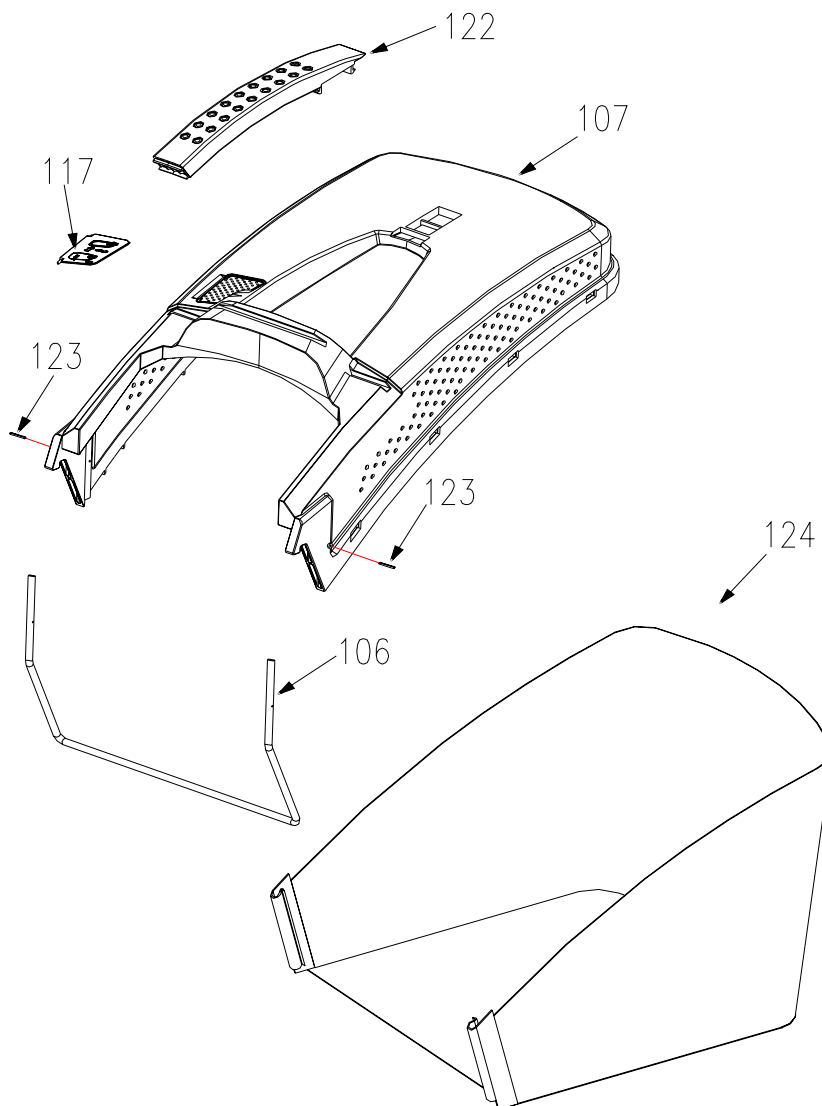

沃得集团
WORLD GROUP

GRASS BAG ASSEMBLY

REFNO.	PART NO.	DESCRIPTION	QUANTITY
106	2100461	Bag Frame	1
107	2100447	Upper Cover	1
117	2100446	Flap	1
122	2100463	Bag Handle	1
123	B879-2513	Spring Pin 2.5X13	2
124	2100468	Fabric Bag	1