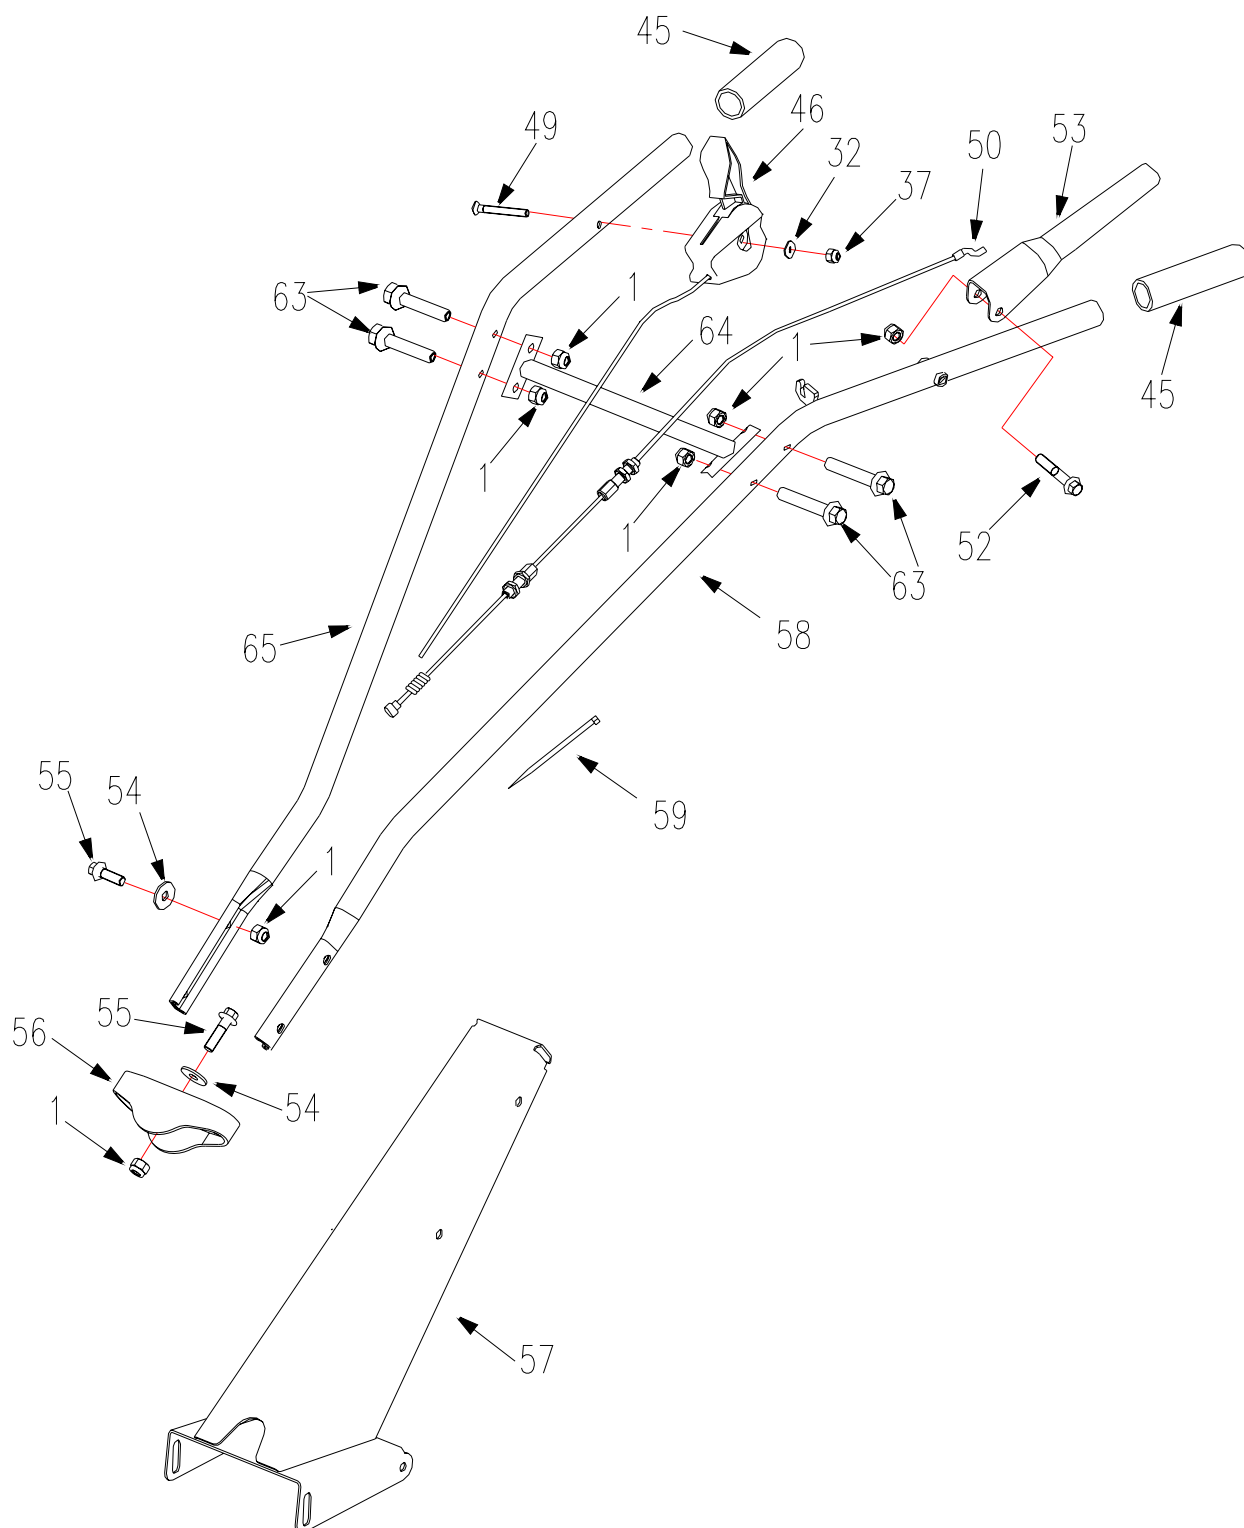

沃得集团
WORLD GROUP

Handlebar & Console

Handlebar & Console

REF.NO.	PART NO.	DESCRIPTION
1	B6182-8	Nut M8
32	B97.1-6	Washer 6
37	B6182-6	Nut M6
45	W400701	Hand Grip
46	2215300	Throttle Control Assembly
49	B820-650	Screw M6X50
50	W400720	Cable Unit
52	B5787-845	Bolt M8X45
53	W400703A	Shift lever Assembly
54	B96-8	Washer 8
55	B5787-830	Bolt M8X30
56	W400702	Sleeve
57	W400100	Column Pipe
58	W400730A	Handlebar
59	2011031	Cable clamp
63	B5787-835	Bolt M8X35
64	W400710	Connecting rod Weldment
65	W400712	Right hander
66	W400707	Compress Spring
67	W400705	Hair Pin
68	B7271.4-625	Handle casing M6*25
69	B6170-6	Phillips Hd Screw M6x50
76	B896-5	E-Chip 5