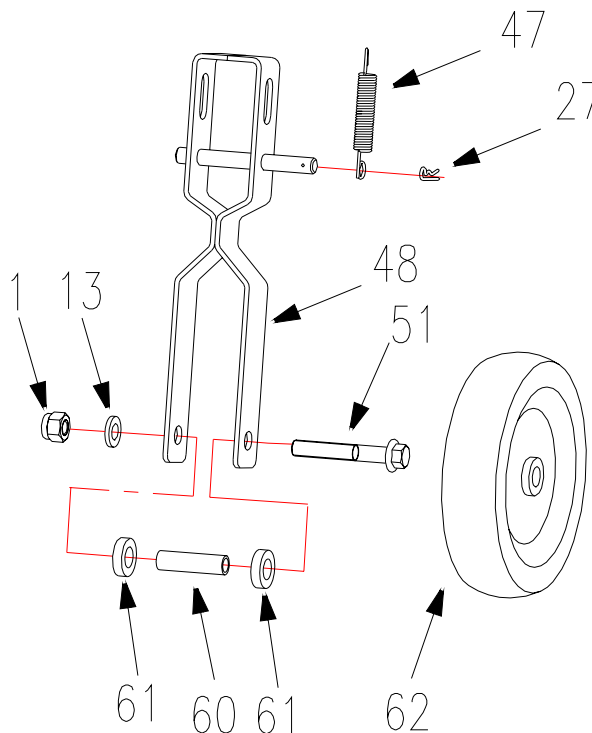

沃得集团
WORLD GROUP

Transmission Assembly

Transmission Assembly

REF.NO.	PART NO.	DESCRIPTION
1	B6182-8	Nut M8
28	B5787-825	Bolt M8X25
29	W400013	Fixed Plate, large
30	W400014	Fixed Plate, Small
31	B5787-625	Bolt M6X25
32	B97.1-6	Washer 6
33	W400605	Board, right
34	B276-6302	Bearing 6302
35	W400601	Screw
36	W400604	Board, left
37	B6182-6	Nut M6
38	W400606	Bolt
39	B3452.1-818	O-ring 8X1.8
40	W400603	Worm gear shaft
41	B1096-82045	Key 8X20
42	W400610	Turbo Assembly
43	B276-6004	Bearing 6004
44	B13871-35207	Oil Seal FB35X20X7
70	B5783-616	Bolt M6X16
71	B276-6302	Deep groove ball bearing6302-2RS
77	W400020	Rubber washer

沃得集团
WORLD GROUP

Handlebar & Console

Handlebar & Console

REF.NO.	PART NO.	DESCRIPTION
1	B6182-8	Nut M8
32	B97.1-6	Washer 6
37	B6182-6	Nut M6
45	W400701	Hand Grip
46	2215300	Throttle Control Assembly
49	B820-650	Screw M6X50
50	W400720	Cable Unit
52	B5787-845	Bolt M8X45
53	W400703A	Shift lever Assembly
54	B96-8	Washer 8
55	B5787-830	Bolt M8X30
56	W400702	Sleeve
57	W400100	Column Pipe
58	W400730A	Handlebar
59	2011031	Cable clamp
63	B5787-835	Bolt M8X35
64	W400710	Connecting rod Weldment
65	W400712	Right hander
66	W400707	Compress Spring
67	W400705	Hair Pin
68	B7271.4-625	Handle casing M6*25
69	B6170-6	Phillips Hd Screw M6x50
76	B896-5	E-Chip 5

沃得集团
WORLD GROUP

Caster Kit

REF.NO.	PART NO.	DESCRIPTION
1	B6182-8	Nut M8
13	B97.1-8	Washer 8
27	XSZ56-1-17	Hair Pin
47	W400404	Spring Hook
48	W400410	Caster Yoke
51	B5782-865	Bolt M8X65
60	W400405	Bushing
61	W400402	Washer, plastic
62	W400401	Caster Wheel