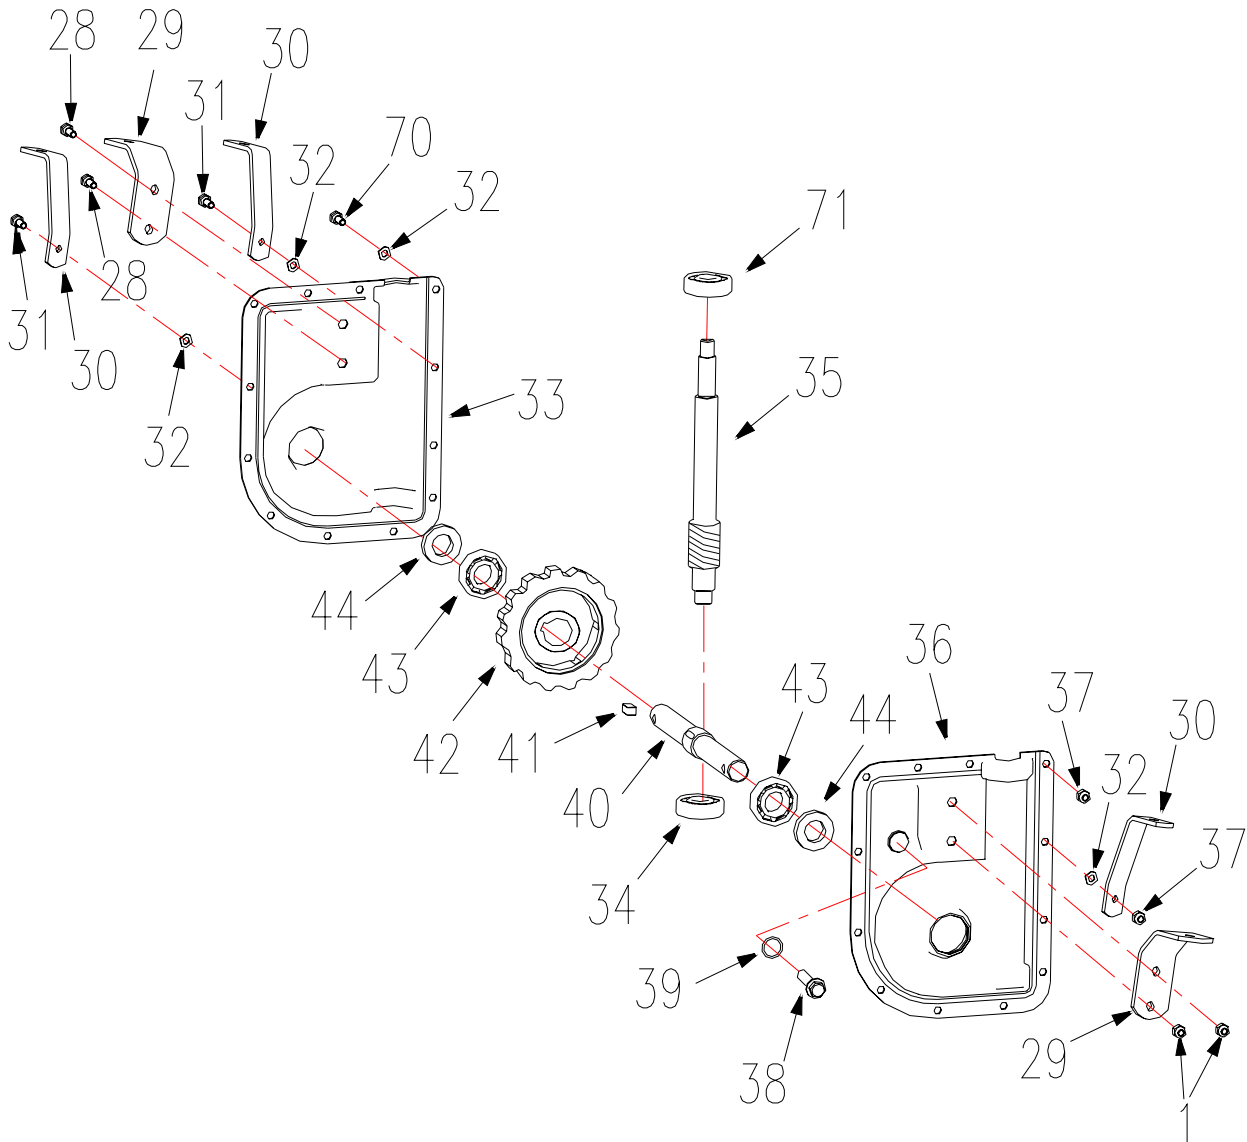

Tiller Assembly	1
Transmission Assembly	3
Handlebar & Console	5
Caster Kit	7

沃得集团
WORLD GROUP

Tiller Assembly

Tiller Assembly

REF.NO.	PART NO.	DESCRIPTION
1	B6182-8	Nut M8
2	B&S 4HP	Engine
3	XSS46-02	Key
4	W400700	Handlebar Assembly
5	W400015	Engine Mounting Seat
6	B5787-840	Bolt M8X40
7	W400200	Cover, upper
8	W400011	Pulley
9	W400900	Pulley Weldment
10	W400001	V Belt
11	B5787-820	Bolt M8X20
12	B93-8	Washer 8
13	B97.1-8	Washer 8
14	B6182-10	Nut M10
15	B5787-1065	Bolt M10X65
16	W400017	Drag Bar
17	W400016	Hair Pin
18	W400300	Engine Frame Assembly
19	W400003	Mud Guard
20	W400400	Caster Wheel Assembly
21	W400500	Blade Adaptor, Right
22	W400019	Sleeve
23	B882-830B	Pin 8X30B
24	W400600	Transmission
25	W400550	Blade Adaptor, Left
26	W400018	Pipe Plug
27	XSZ56-1-17	Hair Pin
28	B5787-825	Bolt M8X25
54	B96-8	Washer 8
72	WORD18-08	Bolt 3/8-24UNF × 1-3/8
73	B97.1-10	Flat Washer 10
75	W400030	BS engine guard Weldment

沃得集团
WORLD GROUP

Transmission Assembly

Transmission Assembly

REF.NO.	PART NO.	DESCRIPTION
1	B6182-8	Nut M8
28	B5787-825	Bolt M8X25
29	W400013	Fixed Plate, large
30	W400014	Fixed Plate, Small
31	B5787-625	Bolt M6X25
32	B97.1-6	Washer 6
33	W400605	Board, right
34	B276-6302	Bearing 6302
35	W400601	Screw
36	W400604	Board, left
37	B6182-6	Nut M6
38	W400606	Bolt
39	B3452.1-818	O-ring 8X1.8
40	W400603	Worm gear shaft
41	B1096-82045	Key 8X20
42	W400610	Turbo Assembly
43	B276-6004	Bearing 6004
44	B13871-35207	Oil Seal FB35X20X7
70	B5783-616	Bolt M6X16
71	B276-6302	Deep groove ball bearing6302-2RS
77	W400020	Rubber washer