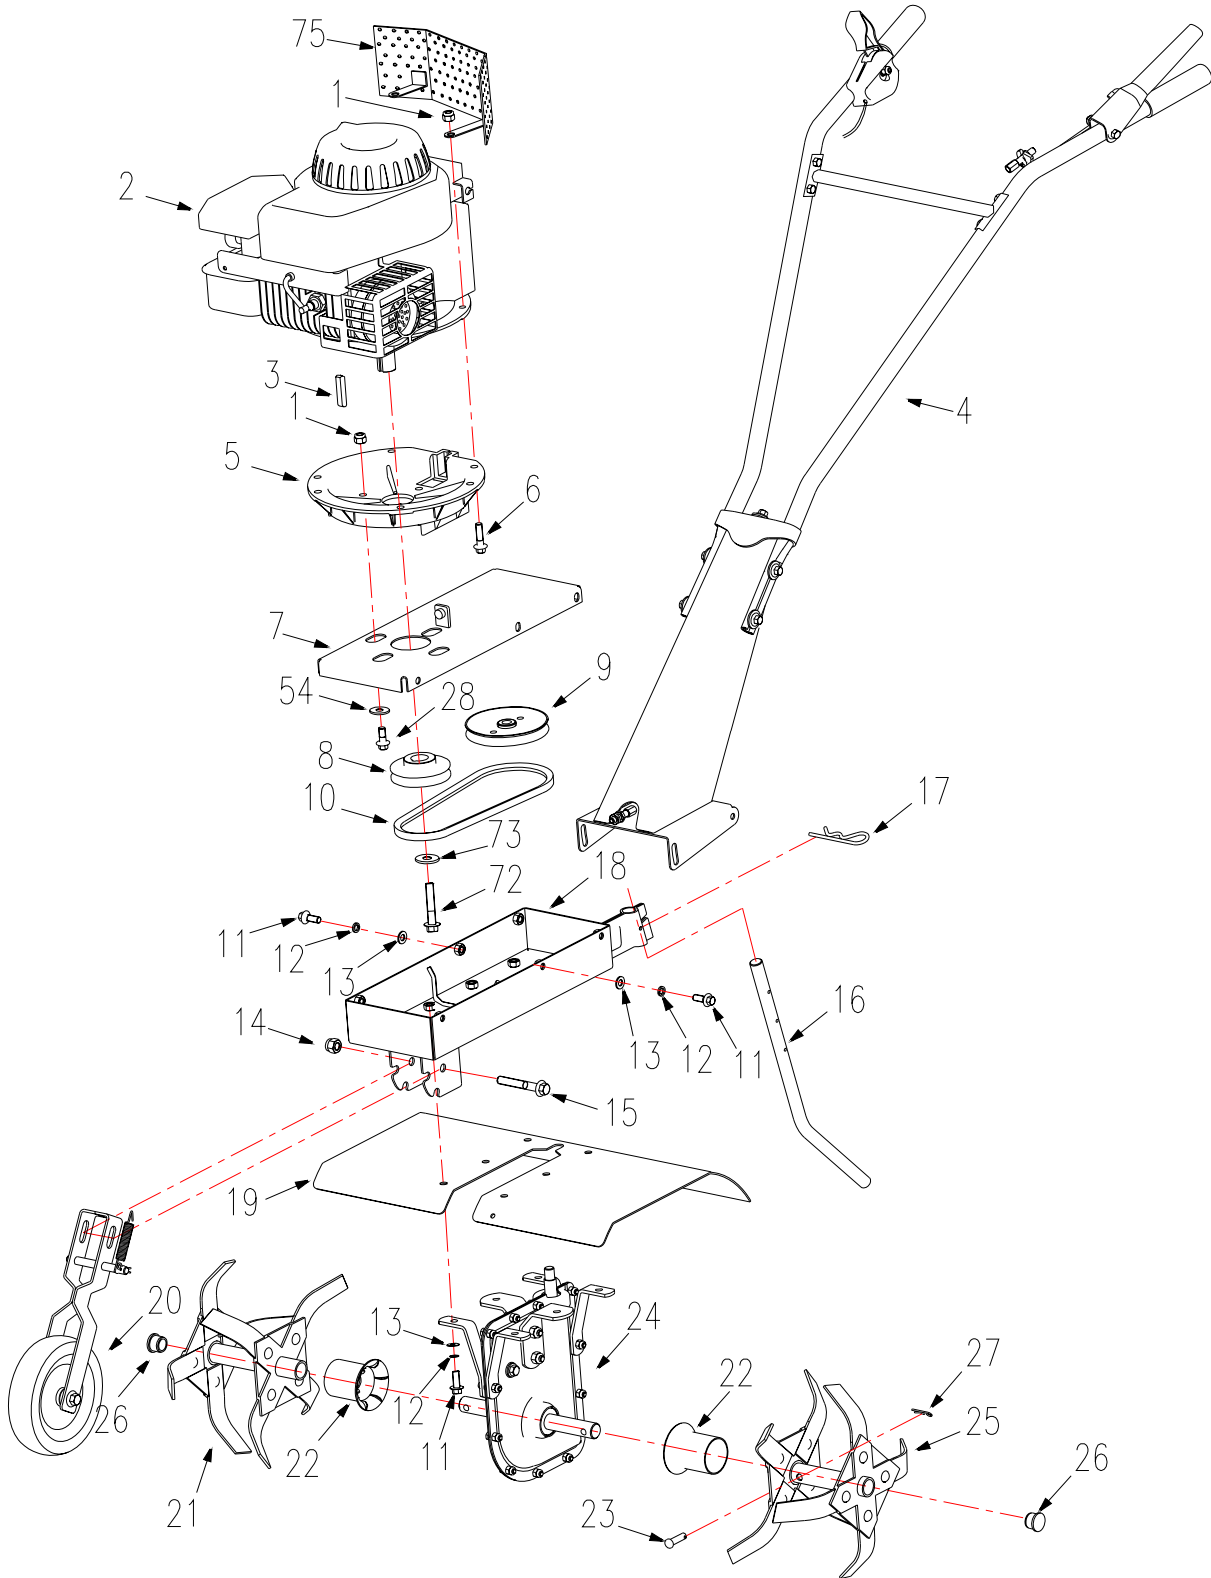

Tiller Assembly	1
Transmission Assembly	3
Handlebar & Console	5
Caster Kit	7

沃得集团
WORLD GROUP

Tiller Assembly

Tiller Assembly

REF.NO.	PART NO.	DESCRIPTION
1	B6182-8	Nut M8
2	B&S 4HP	Engine
3	XSS46-02	Key
4	W400700	Handlebar Assembly
5	W400015	Engine Mounting Seat
6	B5787-840	Bolt M8X40
7	W400200	Cover, upper
8	W400011	Pulley
9	W400900	Pulley Weldment
10	W400001	V Belt
11	B5787-820	Bolt M8X20
12	B93-8	Washer 8
13	B97.1-8	Washer 8
14	B6182-10	Nut M10
15	B5787-1065	Bolt M10X65
16	W400017	Drag Bar
17	W400016	Hair Pin
18	W400300	Engine Frame Assembly
19	W400003	Mud Guard
20	W400400	Caster Wheel Assembly
21	W400500	Blade Adaptor, Right
22	W400019	Sleeve
23	B882-830B	Pin 8X30B
24	W400600	Transmission
25	W400550	Blade Adaptor, Left
26	W400018	Pipe Plug
27	XSZ56-1-17	Hair Pin
28	B5787-825	Bolt M8X25
54	B96-8	Washer 8
72	WORD18-08	Bolt 3/8-24UNF × 1-3/8
73	B97.1-10	Flat Washer 10
75	W400030	BS engine guard Weldment

沃得集团
WORLD GROUP

Transmission Assembly

Transmission Assembly

REF.NO.	PART NO.	DESCRIPTION
1	B6182-8	Nut M8
28	B5787-825	Bolt M8X25
29	W400013	Fixed Plate, large
30	W400014	Fixed Plate, Small
31	B5787-625	Bolt M6X25
32	B97.1-6	Washer 6
33	W400605	Board, right
34	B276-6302	Bearing 6302
35	W400601	Screw
36	W400604	Board, left
37	B6182-6	Nut M6
38	W400606	Bolt
39	B3452.1-818	O-ring 8X1.8
40	W400603	Worm gear shaft
41	B1096-82045	Key 8X20
42	W400610	Turbo Assembly
43	B276-6004	Bearing 6004
44	B13871-35207	Oil Seal FB35X20X7
70	B5783-616	Bolt M6X16
71	B276-6302	Deep groove ball bearing6302-2RS
77	W400020	Rubber washer