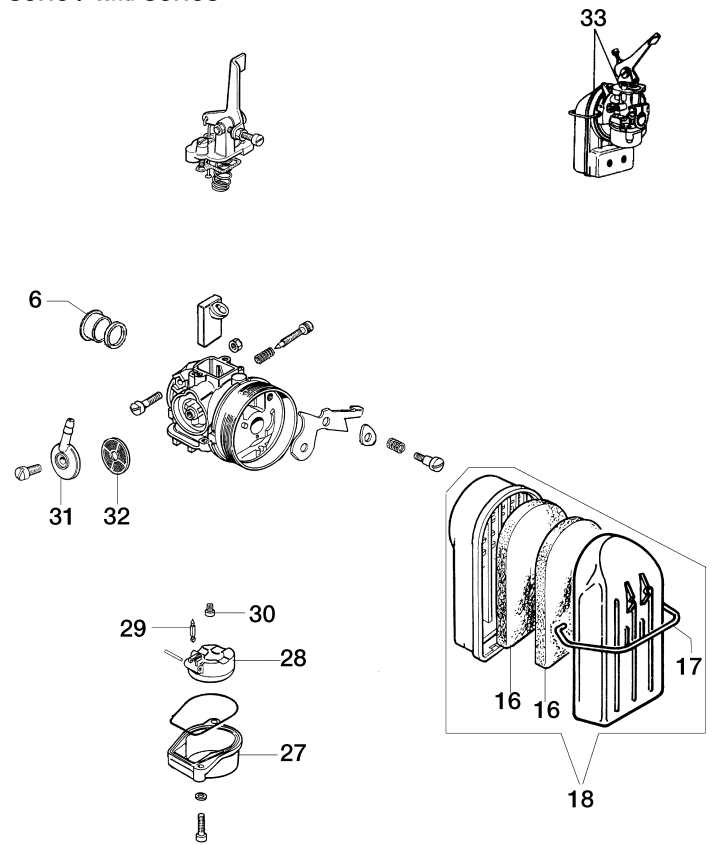

II° serie / IInd series