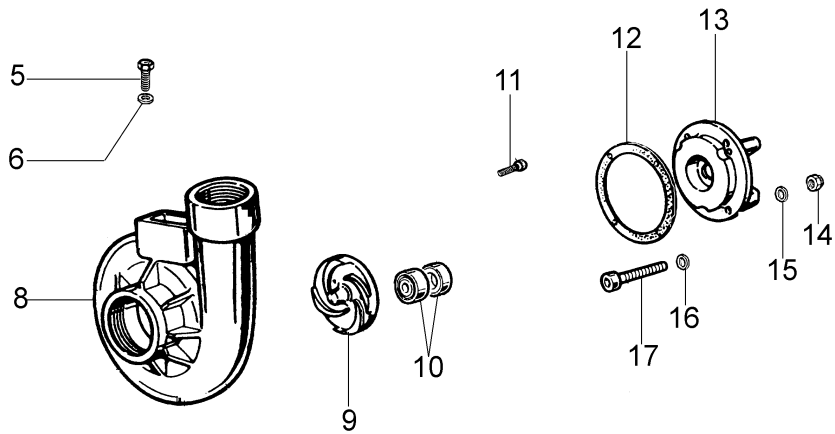

1" 1/2

Ref.Nu	Qty	Part number	Description	Validity from	Validity till	Notes	Bulletin
1	2	3801013R	Screw				
2	2	3916005R	Washer				
3	4	4138302	Washer				
4	1	331000034	Complete knob				
5	1	311000004	Screw				
6	1	311000005	Washer				
7	1	332000010R	Water filter kit				
8	1	312000004	Body				
9	1	321000007R	Impeller				
10	1	321000004	Mechanical seal				
11	1	3806021A	Screw				
12	1	311000008R	Gasket				
13	1	311000007	Cover				
14	3	3912005	Nut				
15	3	004400848	Washer				
16	3	341000004	Washer				
17	3	3801030R	Screw				
18	4	331000004	Spacer				
19	1	340000034A	Support				
20	4	3806074R	Screw				
21	1	341000016A	Fittings kit				