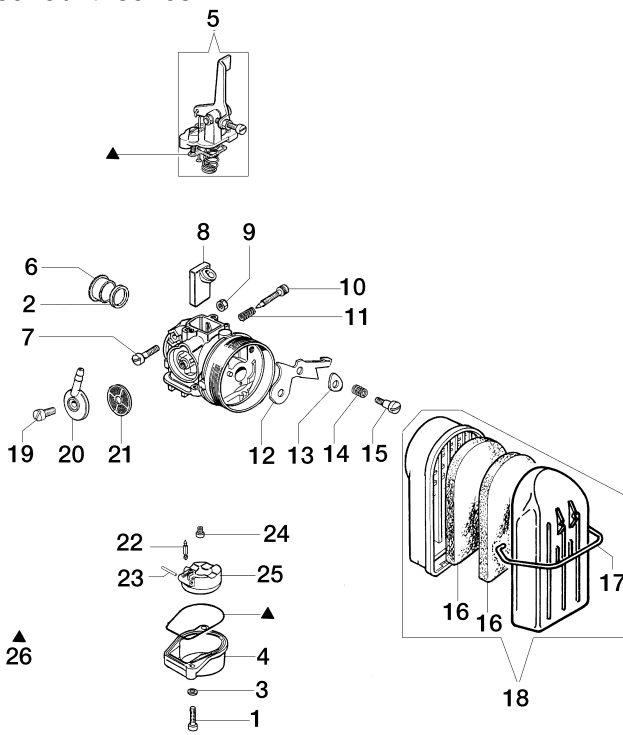

I° serie / Ist series