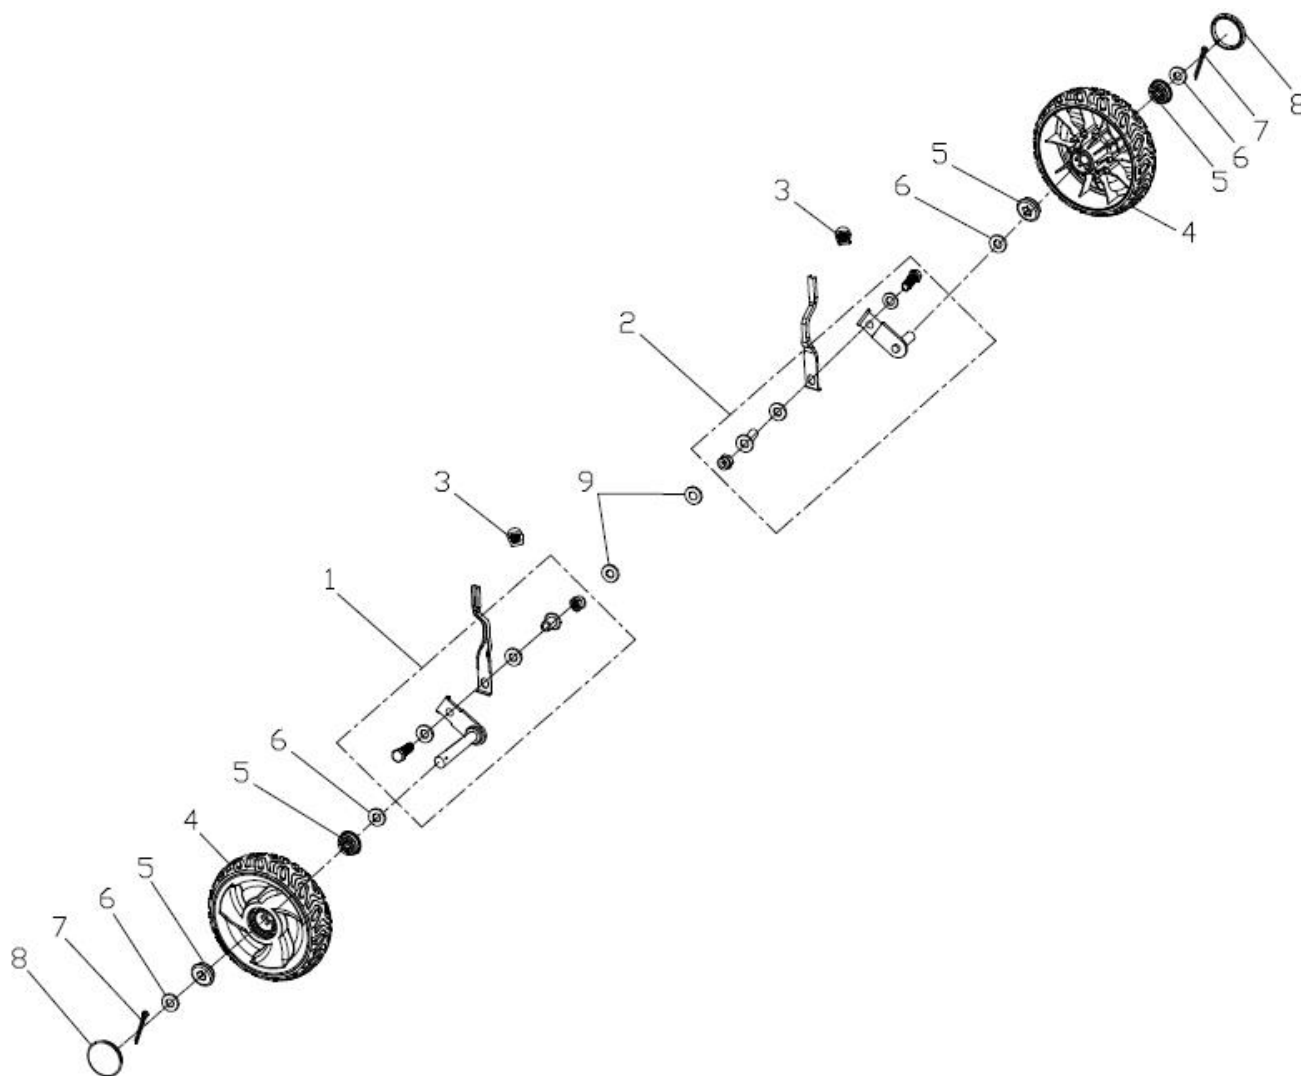

	455910-4	
	A400I	

序号	物料号	英文名称	数量
1	70870050000	rear wheel height adjust handle assy	1
2	70870060000	rear wheel height adjust handle assy	1
3	20010010000	sheath of height adjustment har	2
4	20880030130	wheel assy.	2
5	20430050000	wheel axle sleeve	4
6	60200030000	flat washer	4
7	60300060000	pin	2
8	20620010060	outer cover of hub	2
9	60190150000	flat washer	2