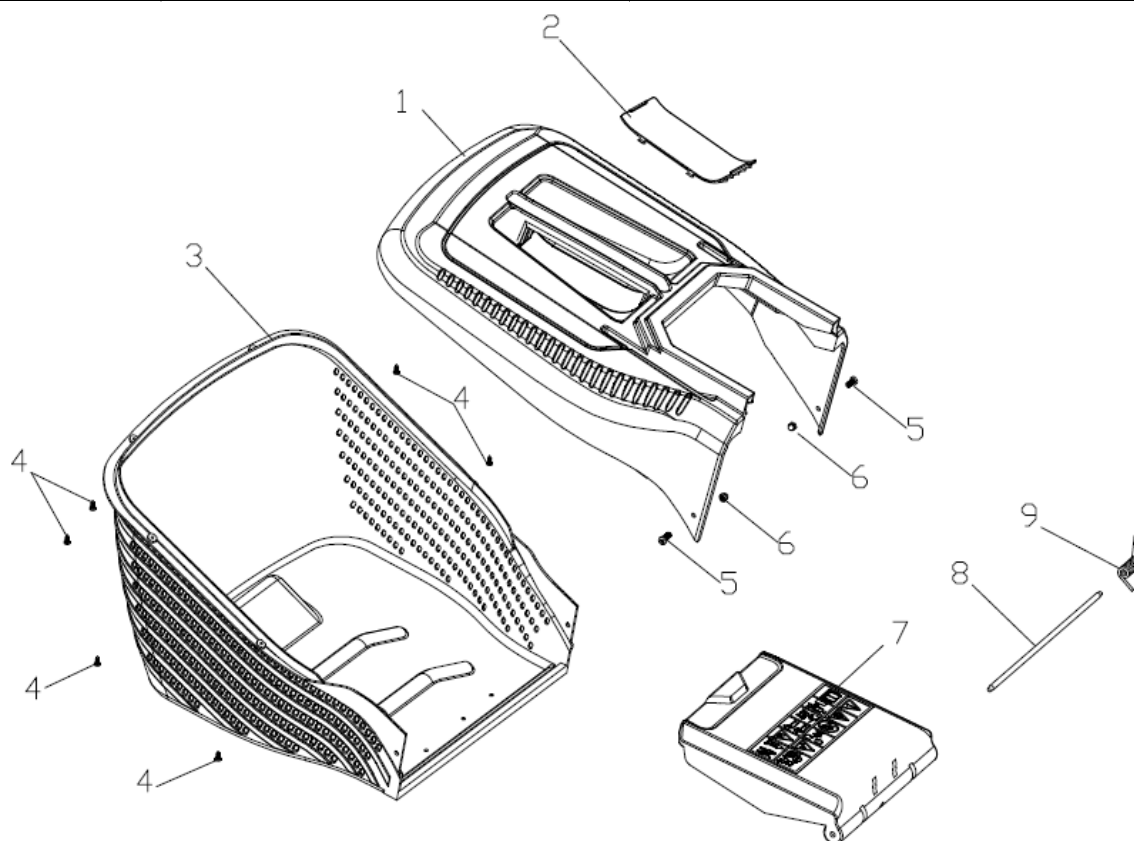

	455910-5	
	A400I	

序号	物料号	英文名称	数量
1	20080010000	top of grass box	1
2	20090010000	protection board of grass b	1
3	20100010000	bottom of grass box	1
4	60170180000	ross recessed Pan head tapping screws	6
5	60170330000	Cross recessed small Pan head screws	2
6	60130010000	Cap nut	2
7	20380030000	rear discharge cover	1
8	70030020000	Shaft for rear discharge co	1
9	60380030000	cover spring	1