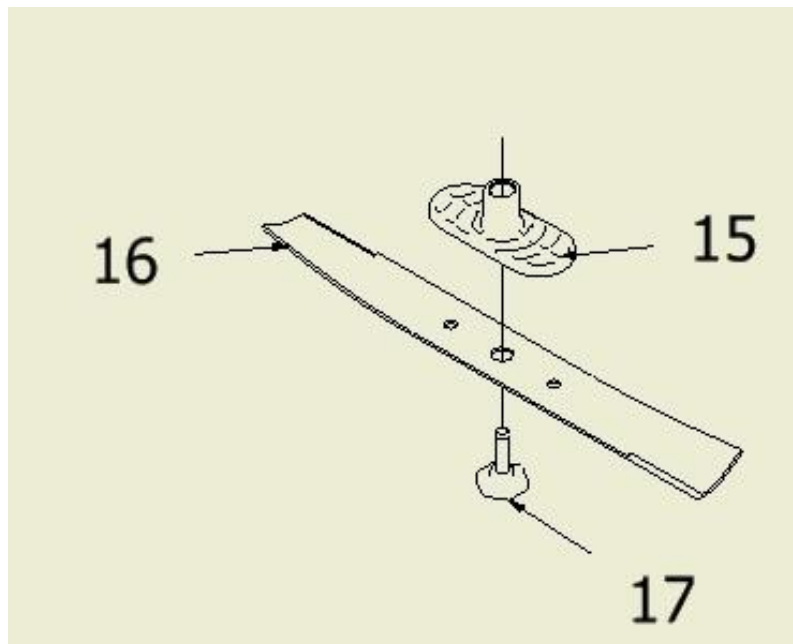

Blade Assembly / Assemblage Lame / Assemblagem Lâmina

Item	Part Number			QTY	Stock Number
15	Casquilho Suporte Lâmina CR43	Blade Support CR43	Soutien Lame CR43	1	2043008
16	Lâmina PBL 43cm	Blade 43cm	Lame 43cm	1	2043028
17	Parafuso Aperto Lâmina CR43	Bolt Blade Support	Vis Soutien Lame	1	2043009