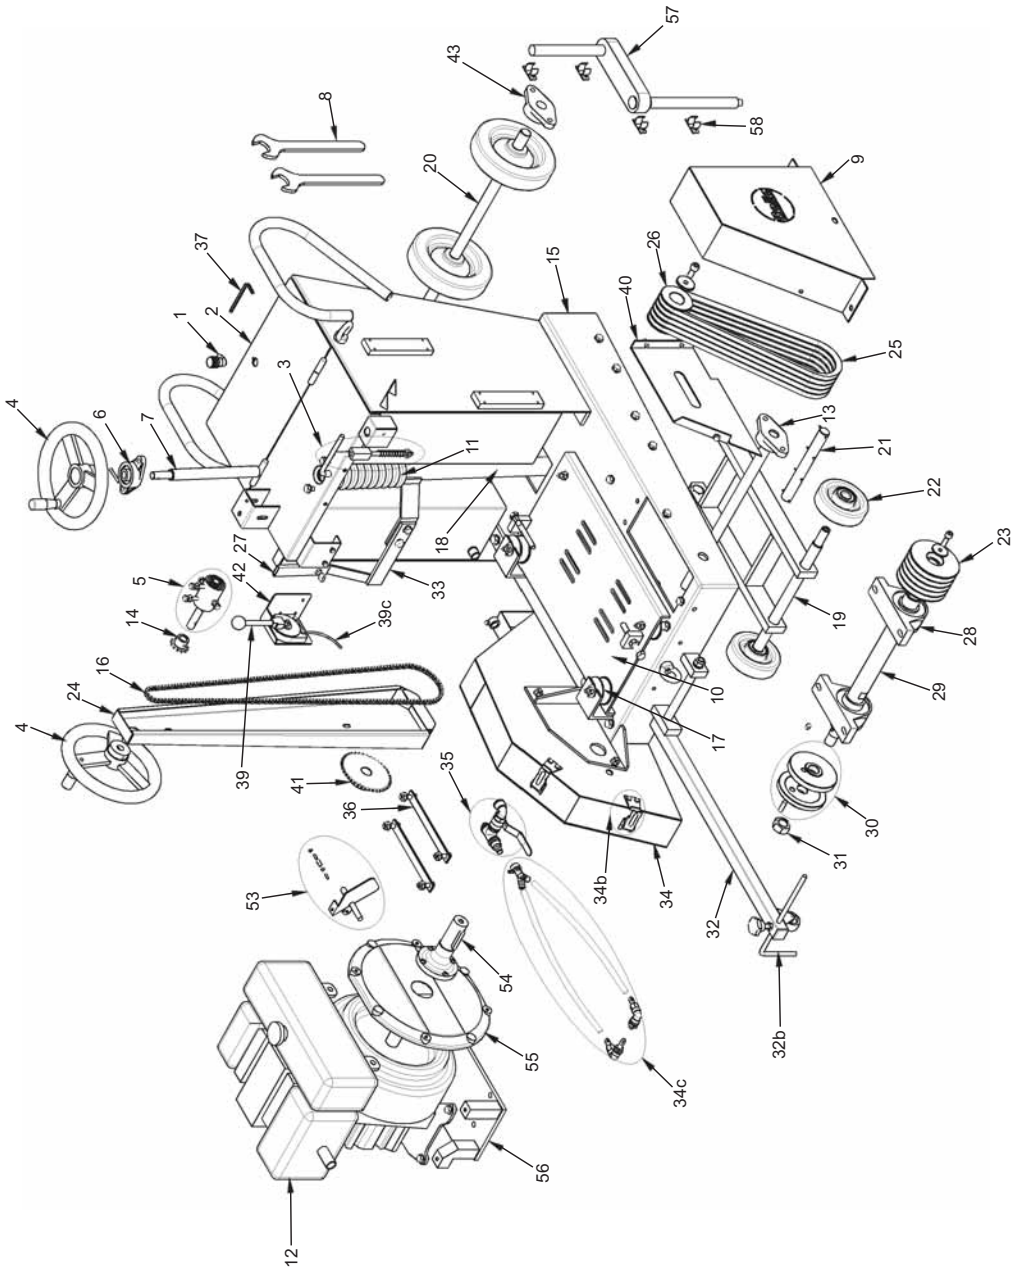

CFS 600 - Honda & Robin

HONDA

ROBIN

CFS 600 - Hatz

CFS 600 - Honda, Robin & Hatz

ITEM NO.	PART NO.	DESCRIPTION ⁽³⁾	ITEM NO.	PART NO.	DESCRIPTION ⁽³⁾
1	173/99500	Lock	33	173/99544	90° Depth Gauge
2	173/99518	Water Tank (Honda & Robin)	34	173/99545	Blade Guard 500
2	173/99519	Water Tank (Hatz)	34	173/99546	Blade Guard 600
3	173/00100	Depth Control	34b	173/99516	Lock
4	173/99501	Handwheel	34c	173/00111	Water Kit
5	173/99520	Bearing Bracket & Shaft	35	173/00116	Tap
6	173/00102	Bearing	36	173/00117	Engine Bracket Kit (Honda-Robin)
7	173/99521	Shaft	36	173/99547	Engine Bracket Kit (Hatz)
8	173/99503	Spanner 36mm	37	173/00118	Allen Key 6mm
9	173/99522	Belt Guard (Honda 13Hp)	38	70/0227	Emergency Stop Button
9	173/99523	Belt Guard (Honda 20Hp & Robin)	39	173/99548	Throttle Lever & Cable
9	173/99524	Belt Guard (Hatz)	39c	173/99506	Throttle Cable
10	173/99525	Bedplate (Honda 13Hp)	40	173/99549	Inner Guard (Honda & Robin)
10	173/99526	Bedplate (Honda 20Hp & Robin 22Hp)	40	173/99550	Inner Guard (Hatz)
10	173/99527	Bedplate (Robin 13Hp & Hatz)	41	173/99551	Pinion
11	173/99505	Bellow	42	173/99552	Bracket
12	20/0061	Engine Honda GX390 - 13Hp	43	173/00107	Bearing
12	29.1.247	Engine Robin EH41 - 13.5Hp	44	173/99553	Battery
12	20/0062	Engine Honda GX620 - 20Hp	45	173/99554	Battery Box
12	20/0063	Engine Robin EH65 - 22Hp	46	173/99555	Battery Cable
12	20/0050	Engine Hatz 1D50Z - 10.2Hp	47	173/99556	Bracket
12	20/0051	Engine Hatz 1D50Z (ES) - 10.2Hp	48	173/99557	Bracket
13	173/00107	Bearing	49	173/99558	Petrol Tank
14	173/99528	Pinion	50	173/99559	Bracket
15	173/99529	Chassis Honda 13Hp	51	173/99560	Tap
15	173/99530	Chassis Honda 20Hp, Robin-Hatz	52	173/99561	Anti-Vibration Mount Kit
16	173/99531	Transmission Chain	53	173/99562	Throttle Lever Kit
17	173/99504	Anti-Vibration Mount	54	173/99563	Shaft
18	173/99532	Shaft	55	173/99564	FlyWheel Cover
19	173/99533	Sub-Frame	56	173/99565	Bedplate
20	173/99534	Rear Axle & Wheels	57	173/99566	Crank Handle
21	173/99535	Shaft	58	173/99567	Clip Kit
22	173/99110	Front Wheel			
23	173/99536	Pulley			
24	173/99537	Chain Guard			
25	173/99538	Belt Kit (Honda & Robin)			
25	173/99573	Belt Kit (Hatz)			
26	173/99539	Pulley (Honda & Robin)			
26	173/99540	Pulley (Hatz)			
27	173/99541	Depth Gauge			
28	173/99513	Bearing			
29	173/99542	Shaft (c/w Key)			
30	173/99514	Flange Kit			
31	173/99515	Nut			
32	173/99543	Pointer Guide			
32b	173/99508	Pointer Rod			