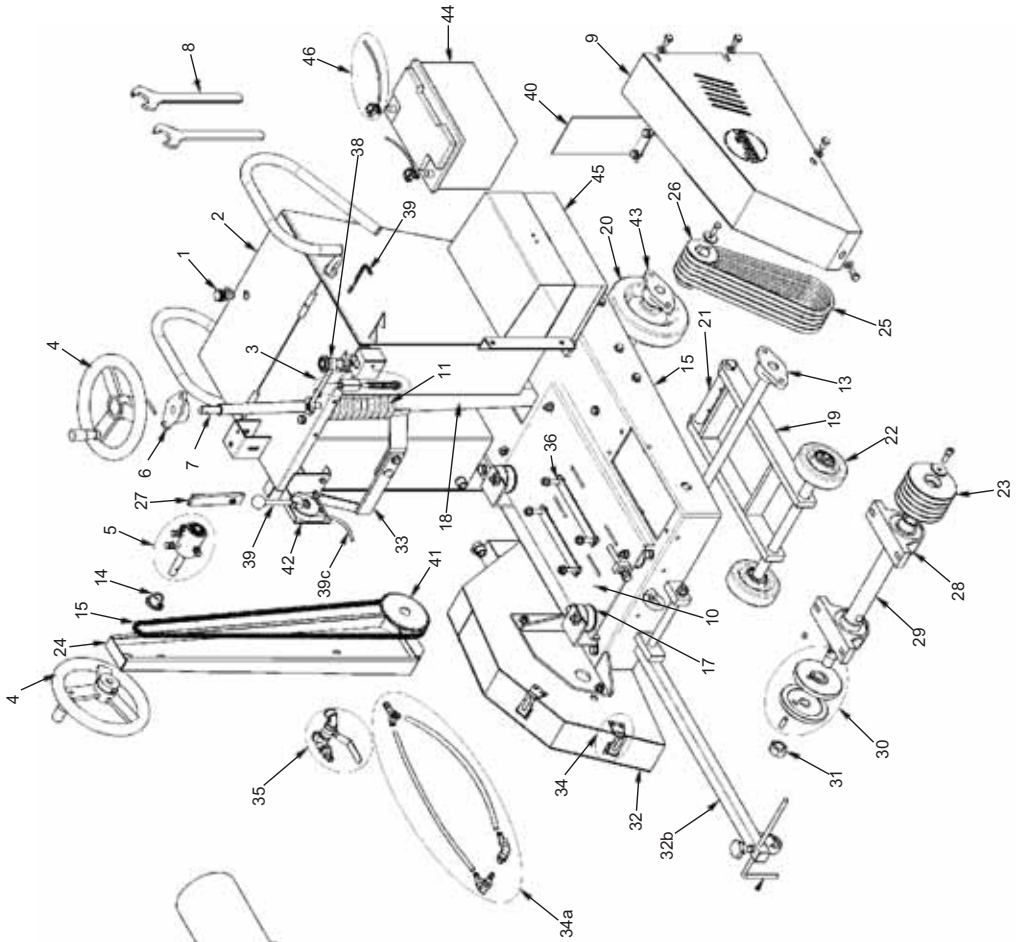

CFS 450

ITEM⁽¹⁾ NUMBER	PART⁽²⁾ NUMBER	DESCRIPTION⁽³⁾
1	173/99500	Water Tank Lid Lock
2	173/00101	Steel Water Tank Unit
3	173/00100	Depth Control Wheel Block
4	173/99501	Depth Control Wheel 250mm Æ
5	173/99517	Reinforcing Plate For Depth Screw
6	173/00102	Depth Screw Support Bracket
7	173/99502	Cutting Depth Screw
8	173/99503	Flat Hexagonal Spanner 36mm Din 894
9	173/00103	Belt Guard
10	173/00104	Engine Support Steel Platform
11	173/99505	Black Bellow - 32mm x 38mm x 210mm
12	29.1.247	Petrol Engine Robin EH41DU
12	20/0096	Diesel Engine Yanmar L100
12	29.1.151	Petrol Engine Honda GX390
15	173/00113	Steel Chassis
17	173/99504	Anti-Vibration Mount
18	173/00114	Cutting Depth Screw Cylindrical Housing
19	173/00109	Sub-Frame
20	173/99509	Rear Wheel With Bearing
21	173/00108	Supporting Hinge Shaft
22	173/99110	Front Wheel With Bearing
23	173/99511	Blade Shaft Pulley
24	173/99510	Engine Shaft Pulley
25	21/0155	Trapezoid Belts Kit (Honda & Robin)
25	173/99574	Trapezoid Belts Kit (Yanmar)
26	173/00107	Bracket With Bearing 25mm Æ
27	173/00110	Blade Shaft Protection Cover
28	173/99513	Bracket With Bearing 40mm Æ
29	173/99512	Blade Shaft
30	173/99514	Flanges Kit
31	173/99515	Blade Fixing Nut
32	173/00106	Pointer Guide
32B	173/99508	Pointer Rod
33	173/99507	Depth Gauge
34	173/00115	Blade Guard
34B	173/99516	Blade Guard Door Lock
34C	173/00111	Blade Cooling System Kit
35	173/00116	Water Tank Tap
36	173/00117	Engine Fixing Plates Kit
37	173/00118	Allen Key 6mm
38	70/0227	Emergency Stop Button
39	173/00105	Accelerator Kit
39B	74/0008	Accelerator Lever
39C	173/99506	Accelerator Cable + Dust Jacket (Honda)
39C	17399571	Accelerator Cable + Dust Jacket (Yanmar)
40	173/00119	Fixing System (Accelerator Cable To Engine Carburettor)
41	21/0272	Air Filter Cover
42	21/0274	Air Filter
43	173/99568	Tube Insert
44	173/99567	Air Filter Bracket
45	3/7031	Wire Clip 55mm
46	3/7029	Wire Clip 61mm
47	21/0273	Air Induction Hose
48	173/99569	Washer M8

⁽¹⁾ Item Number / numéro sur le schéma / número de la ilustración / número da ilustração / afbeeldingsnummer / tegningsnummeret / Teil-Nummer / numero dell'illustrazione

⁽²⁾ Part Number / Numéro de référence de la pièce / número de pieza / número da parte / stuknummer / Styknummer / Nummer auf der Abbildung / numero di parte

⁽³⁾ Description / Désignation / Descripción / Descrição / Omschrijving / Beskrivelse / Bezeichnung / Descrizione

⁽⁴⁾ Quantity / Quantité / Cantidad / Quantidade / Hoeveelheid / Mengen / Mængde / Quantità

CFS 600 - Honda & Robin