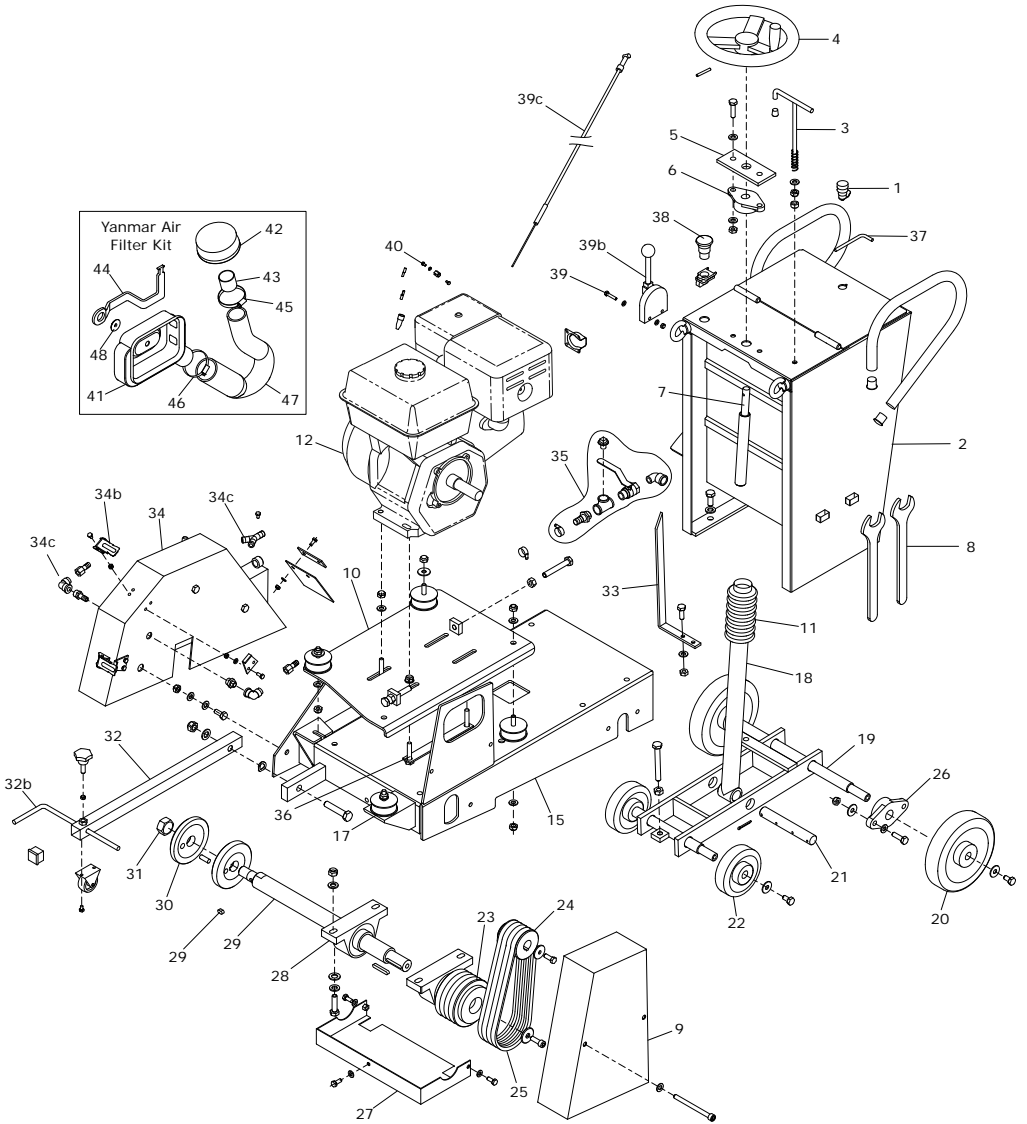

CFS 450

CFS 450

ITEM ⁽¹⁾ NUMBER	PART ⁽²⁾ NUMBER	DESCRIPTION ⁽³⁾
1	173/99500	Water Tank Lid Lock
2	173/00101	Steel Water Tank Unit
3	173/00100	Depth Control Wheel Block
4	173/99501	Depth Control Wheel 250mm Æ
5	173/99517	Reinforcing Plate For Depth Screw
6	173/00102	Depth Screw Support Bracket
7	173/99502	Cutting Depth Screw
8	173/99503	Flat Hexagonal Spanner 36mm Din 894
9	173/00103	Belt Guard
10	173/00104	Engine Support Steel Platform
11	173/99505	Black Bellow - 32mm x 38mm x 210mm
12	29.1.247	Petrol Engine Robin EH41DU
12	20/0096	Diesel Engine Yanmar L100
12	29.1.151	Petrol Engine Honda GX390
15	173/00113	Steel Chassis
17	173/99504	Anti-Vibration Mount
18	173/00114	Cutting Depth Screw Cylindrical Housing
19	173/00109	Sub-Frame
20	173/99509	Rear Wheel With Bearing
21	173/00108	Supporting Hinge Shaft
22	173/99110	Front Wheel With Bearing
23	173/99511	Blade Shaft Pulley
24	173/99510	Engine Shaft Pulley
25	21/0155	Trapezoid Belts Kit (Honda & Robin)
25	173/99574	Trapezoid Belts Kit (Yanmar)
26	173/00107	Bracket With Bearing 25mm Æ
27	173/00110	Blade Shaft Protection Cover
28	173/99513	Bracket With Bearing 40mm Æ
29	173/99512	Blade Shaft
30	173/99514	Flanges Kit
31	173/99515	Blade Fixing Nut
32	173/00106	Pointer Guide
32B	173/99508	Pointer Rod
33	173/99507	Depth Gauge
34	173/00115	Blade Guard
34B	173/99516	Blade Guard Door Lock
34C	173/00111	Blade Cooling System Kit
35	173/00116	Water Tank Tap
36	173/00117	Engine Fixing Plates Kit
37	173/00118	Allen Key 6mm
38	70/0227	Emergency Stop Button
39	173/00105	Accelerator Kit
39B	74/0008	Accelerator Lever
39C	173/99506	Accelerator Cable + Dust Jacket (Honda)
39C	17399571	Accelerator Cable + Dust Jacket (Yanmar)
40	173/00119	Fixing System (Accelerator Cable To Engine Carburettor)
41	21/0272	Air Filter Cover
42	21/0274	Air Filter
43	173/99568	Tube Insert
44	173/99567	Air Filter Bracket
45	3/7031	Wire Clip 55mm
46	3/7029	Wire Clip 61mm
47	21/0273	Air Induction Hose
48	173/99569	Washer M8