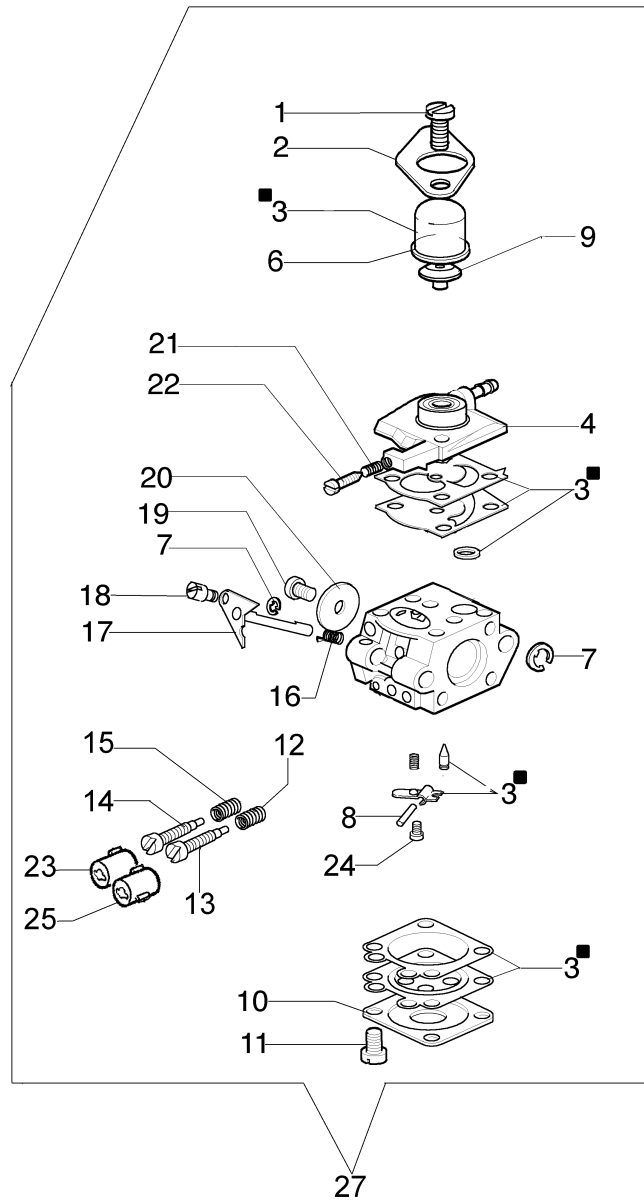

Ref.Nu	Qty	Part number	Description	Validity from	Validity till	Notes	Bulletin
1	2	2318542	Screw				
2	1	074000147	Cover				
3	1	2318671	Repair kit				
4	1	074000238	Cover				
6	1	2318572	Primer pump				
7	1	095000164	Ring				
8	1	074000392A	Carburetor kit WT-460				
9	1	2318592	Valve				
10	1	2318191	Cover				
11	4	035000162	Screw				
12	1	093500115	Spring				
13	1	074000143	Screw H				
14	1	093500269	Screw L				
15	1	035000165	Spring				
16	1	072700214	Spring				
17	1	072700209	Shaft				
18	1	2318211	Pin				
19	1	003300209	Screw				
20	1	072700211	Shutter				
21	1	094600148	Spring				
22	1	074000240	Adjust. screw				
25	1	2318526	Cover				
26	1	2318875	Pump				
27	1	2318874	Cover				
28	1	2318872	Shutter				
29	1	2318388	Screw				
30	1	2318412	Hooking spring				
31	1	2318387	Ring				
32	1	2318887	Shaft				
33	1	2318528	Spring				
34	2	2318532	Spring				
35	1	2318882	Screw L				
36	1	2318881	Screw H				
37	1	2318886	Repair kit				
39	1	2318880	Cover				
40	4	2318522	Screw				
41	1	2318392	Filter				
42	1	2318535	Ring				
43	1	2318527	Screw				
45	1	003300201	Spindle				
46	1	003300202	Screw				
47	1	2318876	Screw				

3 KIT RIPARAZIONE
REPAIR KIT