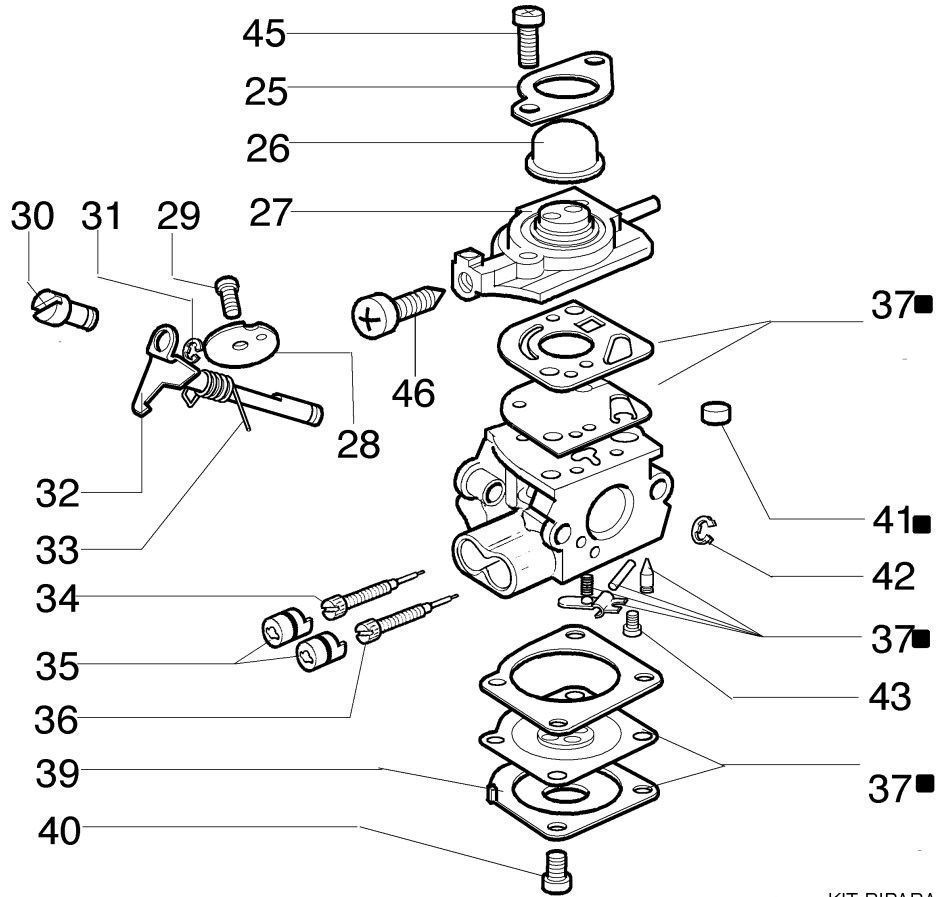

44

ZAMA C1Q-E10

■ 37 KIT RIPARAZIONE
REPAIR KIT

Ref.Nu	Qty	Part number	Description	Validity from	Validity till	Notes	Bulletin
25	1	2318526	Cover				
26	1	2318875	Pump				
27	1	2318685	Cover				
28	1	2318872	Shutter				
29	1	2318388	Screw				
30	1	2318412	Hooking spring				
31	1	2318387	Ring				
32	1	2318689	Shaft				
33	1	2318528	Spring				
34	1	2318697	Screw L				
35	2	2318687	Caps-lock				
36	1	2318696	Screw H				
37	1	2318886	Repair kit				
39	1	2318880	Cover				
40	4	2318522	Screw				
41	1	2318392	Filter				
42	1	2318535	Ring				
43	1	2318527	Screw				
44	1	2318690R	Carburetor WT-460B				
45	2	2318521	Screw				
46	1	2318876	Screw