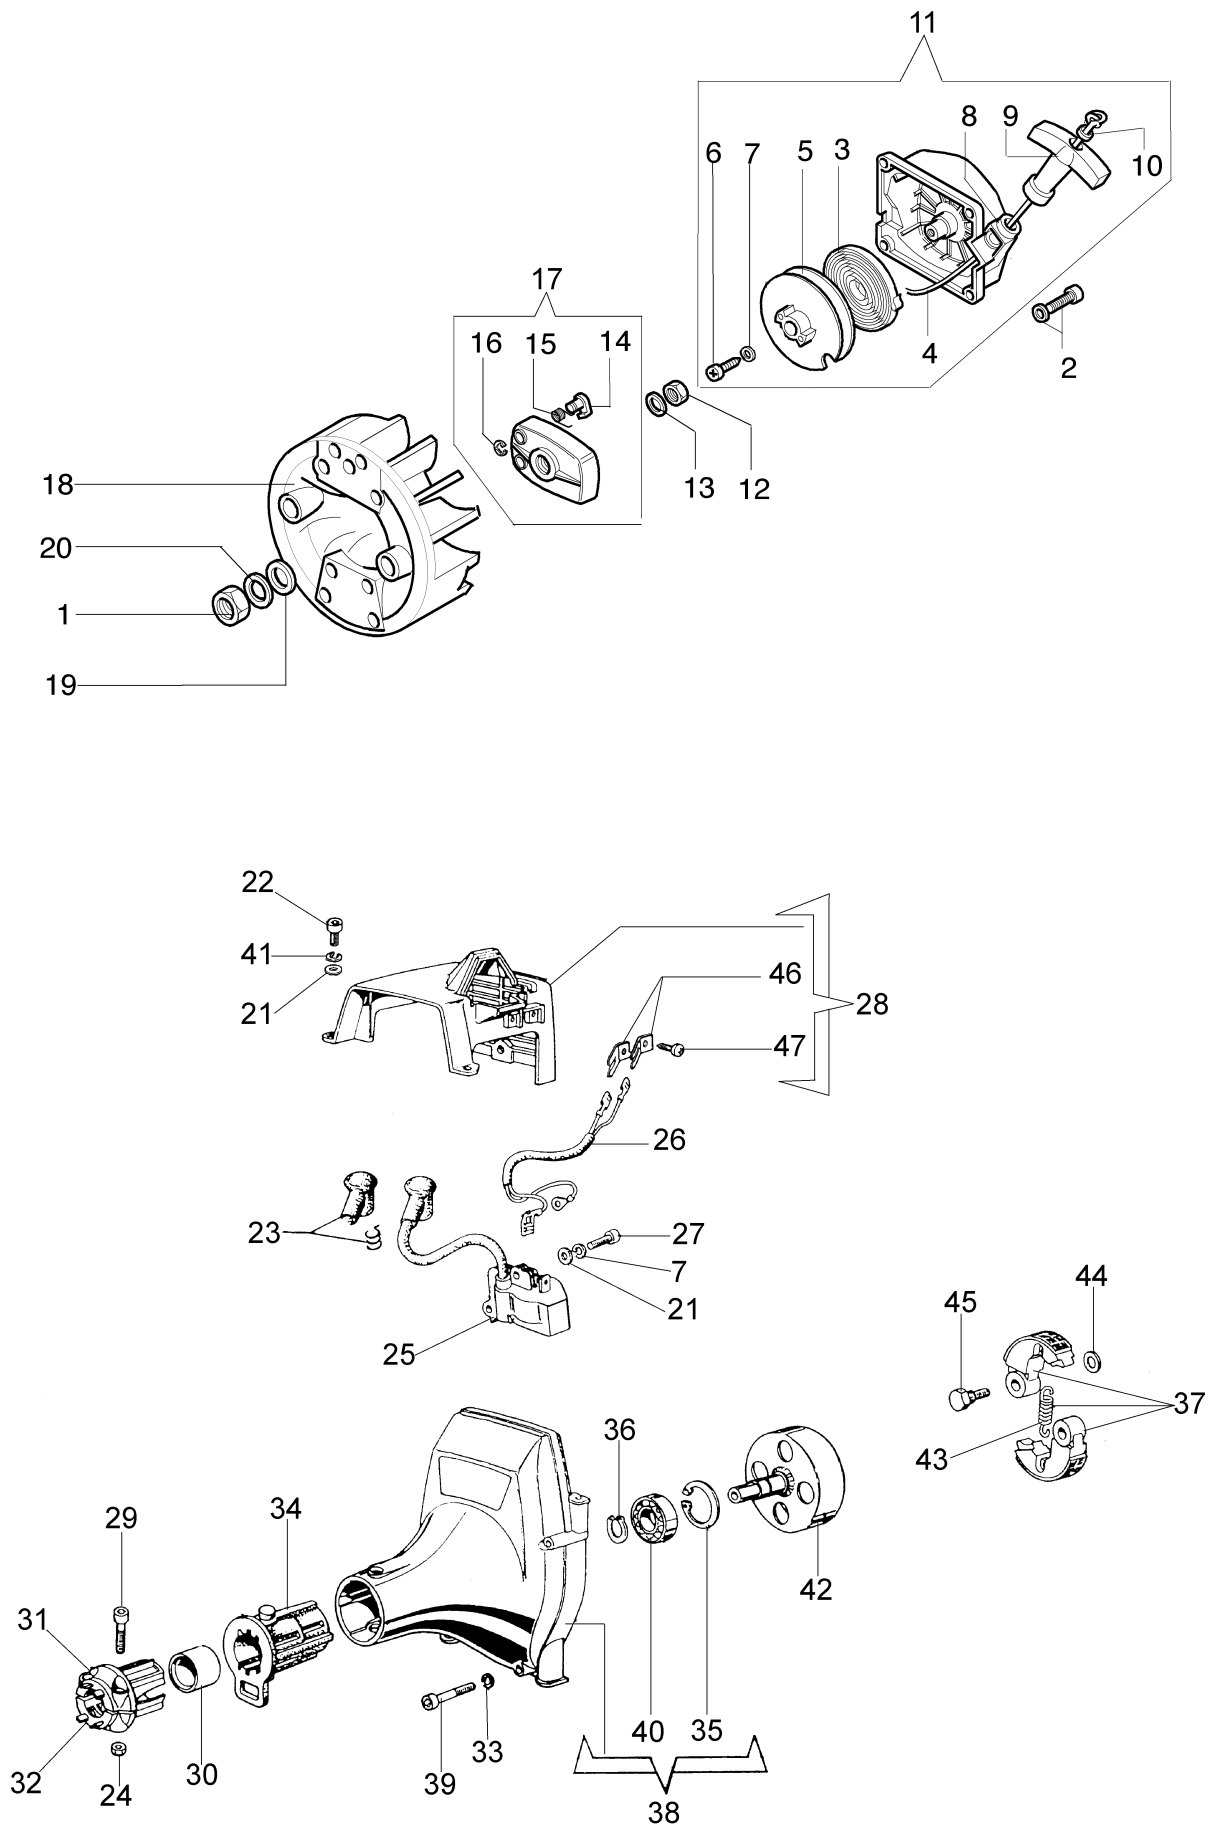

Ref.Nu	Qty	Part number	Description	Validity from	Validity till	Notes	Bulletin
1	1	4196017	Muffler cover				
2	4	3801010R	Screw				
3	1	4196024A	Gasket				
4	1	072700073A	Gasket				
5	1	3819006R	Grower				
6	1	4197033AR	Muffler				
7	4	3833073R	Washer				
8	4	099900311B	Screw				
9	1	3055101	Spark plug				
10	1	61050011A	Complete cylinder				
11	1	61050010A	Piston assy Ø36				
12	2	093000167	Ring				
13	1	072700045R	Piston pin				
14	1	61050046R	Piston ring				
15	1	074000268R	Crankshaft				
16	1	3028013R	Key				
17	2	074000267AR	Spacer				
18	1	3801008R	Screw				
19	1	3908036	Screw				
20	1	3916006R	Washer				
21	1	072700046R	Bearing				
22	1	61110034R	Tube				
23	2	094000099R	Seal ring				
24	2	3023008R	Plug				
25	2	094000006R	Bearing				
26	1	074000204	Crankcase				
27	4	3801040R	Screw				
28	1	4095211R	Plate				
29	2	3806046AR	Screw				
30	1	3960017AR	Screw				
31	1	072700076CR	Gasket				
32	1	4196100A	Insulator				
33	2	3801047	Screw				
34	1	072700077CR	Gasket				
35	1	2318690R	Carburetor WT-460B				
36	1	4196007	Shutter				
37	1	4196006	Starter lever				
38	1	320000004	Screw				
39	1	4120070	Washer				
40	1	008200282	O-ring				
41	1	4196155	Filter support				
42	1	4196008CR	Filter				
43	1	4196158	Filter cover				
44	2	61052009BR	Screw				
45	1	3833073R	Washer				
46	2	3801013R	Screw				
47	1	072700454A	Stand				
48	1	4196020	Spacer				
49	3	3918005	Washer				
50	3	3819006R	Grower				
51	1	3801017R	Screw				
52	1	4196102R	Tube				
53	1	094600450R	Fuel filter				
54	1	4196101BR	Tank				
55	1	61070006R	Gasket				
56	1	61070011AR	Breather valve				
57	1	61070079R	Tank cap				
58	1	61052007	Screw				
59	1	61052008R	Screw				
60	1	074000156B	Gasket set				
61	2	072700048R	Piston ring Ø34				
62	1	072700526	Cylinder				
63	1	072700528	Shaft + piston Ø34				
64	1	61050011A	Complete cylinder